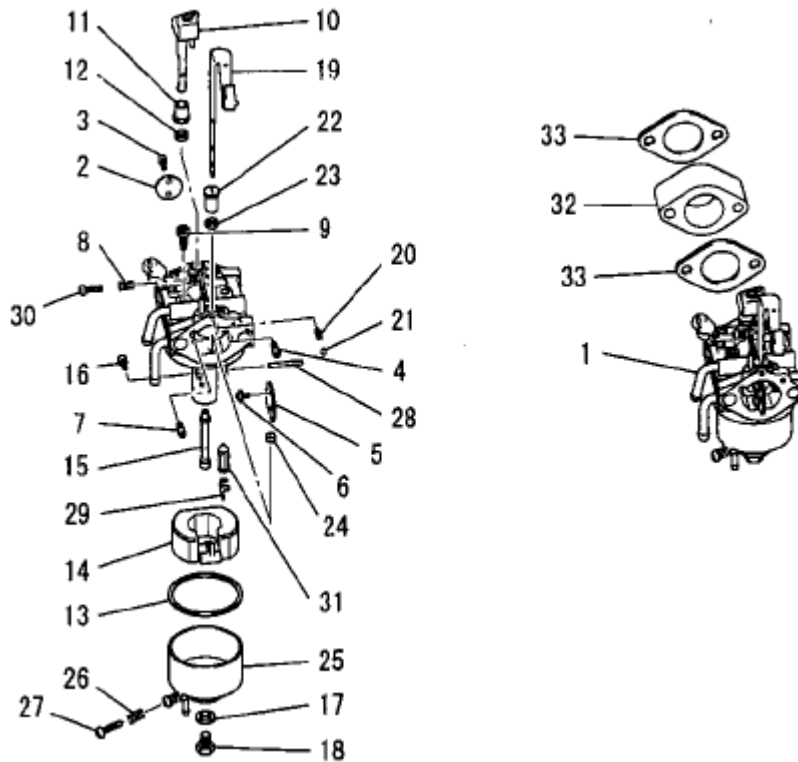

I. CARBURETOR GROUP

Number	Part Number	Parts Name	Number Required	Remarks
13	KK15003AE014	Packing	1	
14	KK15003AE015	Float	1	
15	KK74524BA027	Nozzle, Main	1	
16	KK74525CA075	Jet, Main	1	
17	KK15003AE018	Packing	1	
18	KK16009AA019	Bolt	1	
19	KK16009AB020	Lever, Choke	1	
20	FR45930XX015	Spring	1	
21	FR45930XX016	Ball, Steel	1	
22	KK13002AA017	Ring	1	
23	KK13002AA028	Felt	1	
24	KK15003AE024	Ring	1