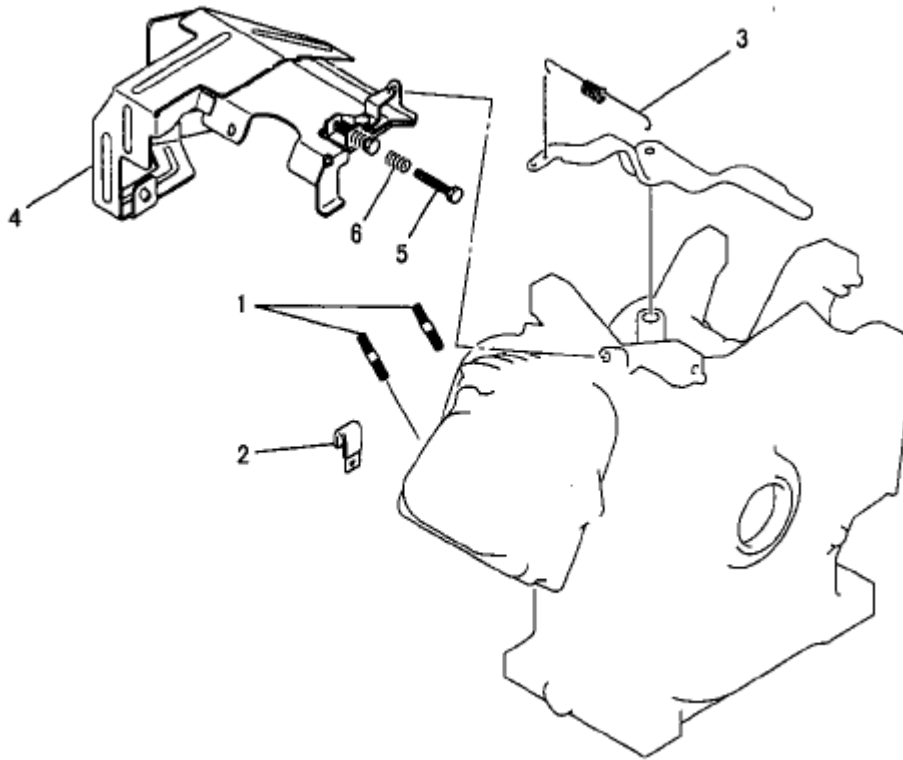

1. BOLT, CLAMP, COVER ETC.

Number	Part Number	Parts Name	Number Required	Remarks
1	B155B08X020	Bolt, Stud	2	
2	FR56780	Clamp	1	
3	KG34017HA	Spring, Gov	1	
4	KH40051AA	Cover, Top	1	Incl. No. 5, 6
5	KU14032AA	Bolt	1	
6	KU80017AA	Spring	1