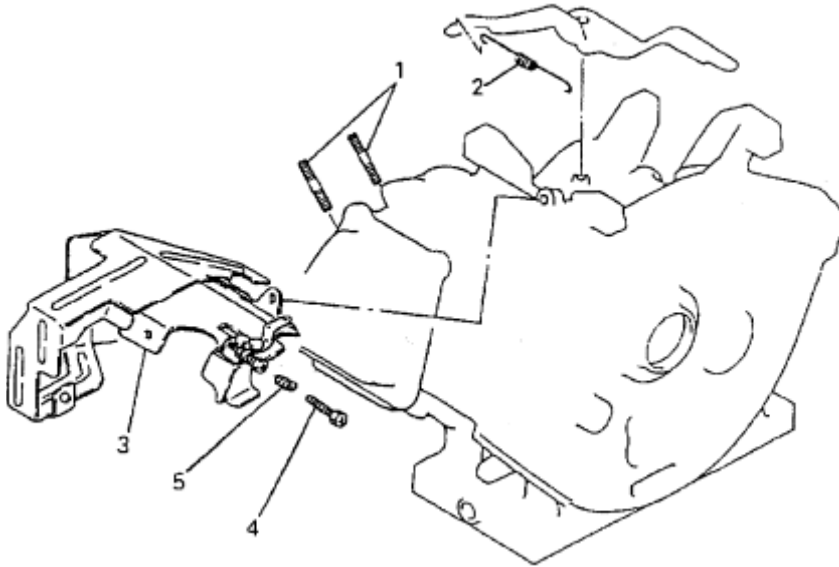

1. BOLT, CLAMP, COVER ETC.

Number	Part Number	Parts Name	Number Required	Remarks
1	B155B08X020	Bolt, Stud	2	
2	KG34017FA	Spring, Gov	1	
3	KH40050AA	Cover, Top	1	Incl. No. 4, 5
4	KU14028AA	Bolt	1	
5	KU80015AA	Spring	1