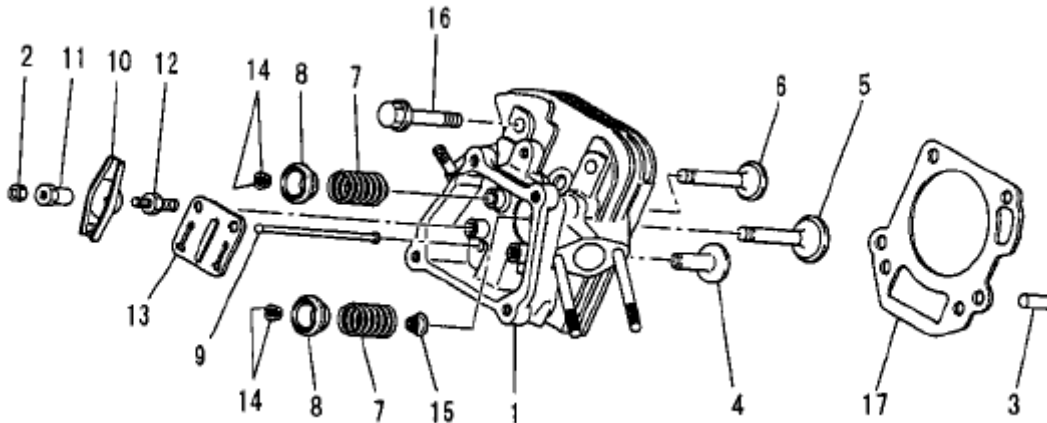

## Parts Breakdown

## A. CYLINDER BLOCK GROUP

Number	Part Number	Parts Name	Number Required	Remarks
1	FA28011	Oil Seal	1	
2	FN11223	Plug, Drain	2	
3	KB46007DA	Cylinder Block	1	
4	S111X62X030	Bearing, Ball	1	#6203
5	S111X62X060	Bearing, Ball	1	#6206
6	ZZ70013A	Gasket	2	

## B. CYLINDER HEAD GROUP

Number	Part Number	Parts Name	Number Required	Remarks
1	KC02029AA	Cylinder Head Assembly	1	With B155B06X085
2	KU23009AA	Nut	2	
3	KU44001AA	Pin, Dowel	2	
4	KV24003AA	Tappet	2	
5	KV35002BA	Valve, Intake	1	
6	KV45002AA	Valve, Exhaust	1	
7	KV55006AA	Spring, Valve	2	
8	KV65003AA	Retainer, Valve Spring	2	
9	KV71004AA	Rod, Push	2	
10	KV72003AA	Arm, Rocker	2	
11	KV73002AA	Nut	2	
12	KV74002AA	Bolt	2	