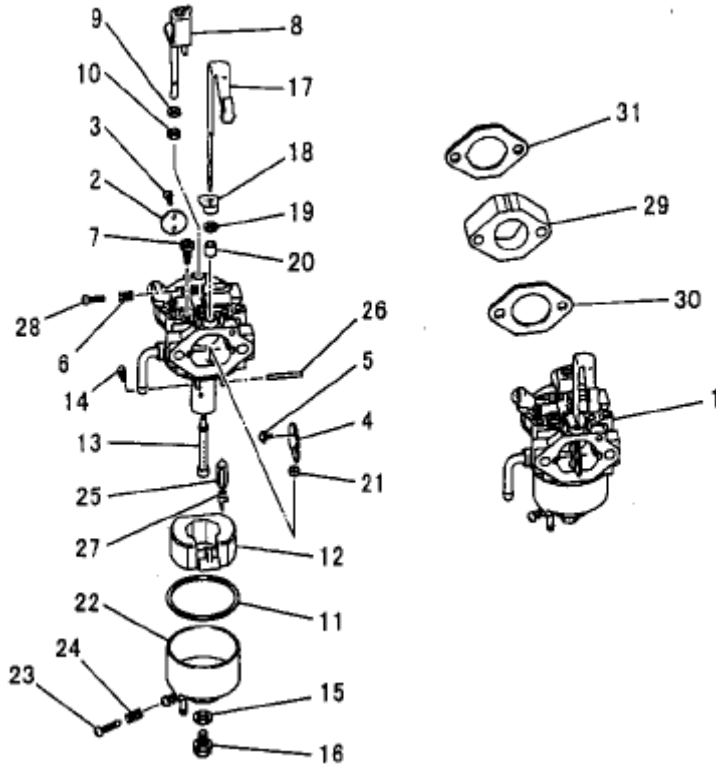

I. CARBURETOR GROUP

Number	Part Number	Parts Name	Number Required	Remarks
13	KK74524BB031	Nozzle, Main	1	
14	KK74525CC000	Jet, Main	1	
15	KK15003AE018	Packing	1	
16	KK15003AE019	Bolt	1	
17	KK15012AB020	Lever, Choke	1	
18	KK12008AE018	Ring	1	
19	KK12008AE019	Seal	1	
20	KK12008AE020	Ring	1	
21	KK15003AE024	Ring	1	
22	KK15005DA025	Chamber, Float	1	Incl. No. 23, 24
23	KK15001AA018	Screw	1	
24	FA27080XX003	Spring	1