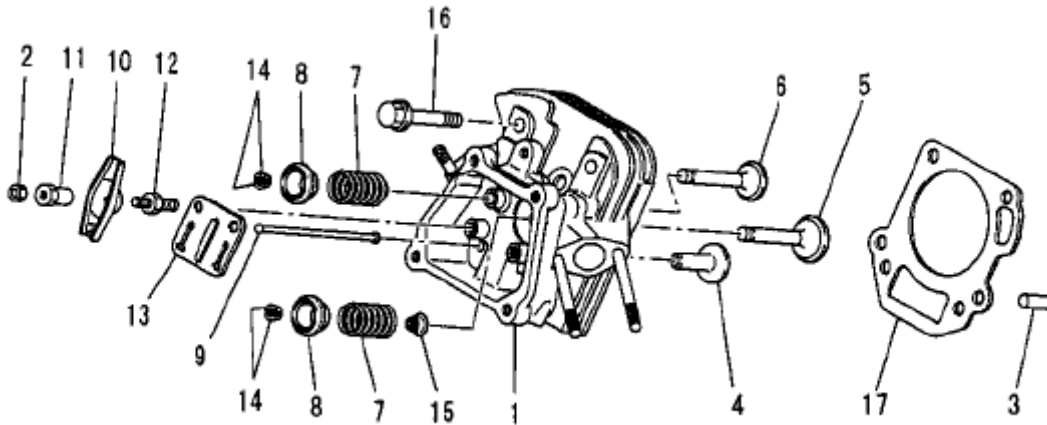

## Parts Breakdown

## A. CYLINDER BLOCK GROUP

Number	Part Number	Parts Name	Number Required	Remarks
1	FA28011	Oil Seal	1	
2	FN11223	Plug, Drain	2	
3	KB46007DA	Cylinder Block	1	
4	S111X62X030	Bearing, Ball	1	#6203
5	S111X62X060	Bearing, Ball	1	#6206
6	ZZ70013A	Gasket	2	

## B. CYLINDER HEAD GROUP

Number	Part Number	Parts Name	Number Required	Remarks
1	KC02029AA	Cylinder Head Assembly	1	With B155B06X085
2	KU23009AA	Nut	2	
3	KU44001AA	Pin, Dowel	2	
4	KV24003AA	Tappet	2	
5	KV35002BA	Valve, Intake	1	
6	KV45002AA	Valve, Exhaust	1	
7	KV55006AA	Spring, Valve	2	
8	KV65003AA	Retainer, Valve Spring	2	
9	KV71004AA	Rod, Push	2	
10	KV72003AA	Arm, Rocker	2	
11	KV73002AA	Nut	2	
12	KV74002AA	Bolt	2	

## B. CYLINDER HEAD GROUP

Number	Part Number	Parts Name	Number Required	Remarks
13	KV75006AA	Plate	1	
14	KV75007AA	Cotter	4	
15	KW21019AA	Seal, Valve Stem	1	
16	B800B10X065	Bolt, Flange	4	
17	KC66009AA	Gasket, Head	1	