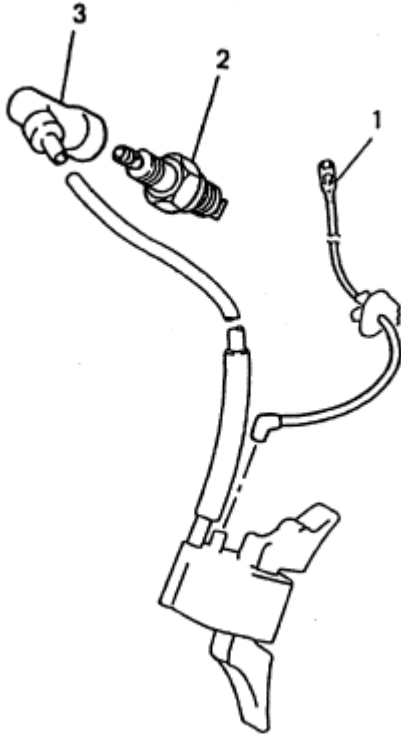

2. LEAD WIRE, PLUG

Number	Part Number	Parts Name	Number Required	Remarks
1	KE90101AA	Wire, Lead	1	
2	KE41005AA	Plug, Spark	1	BPR5ES
3	KE42024AA	Cap, Plug	1