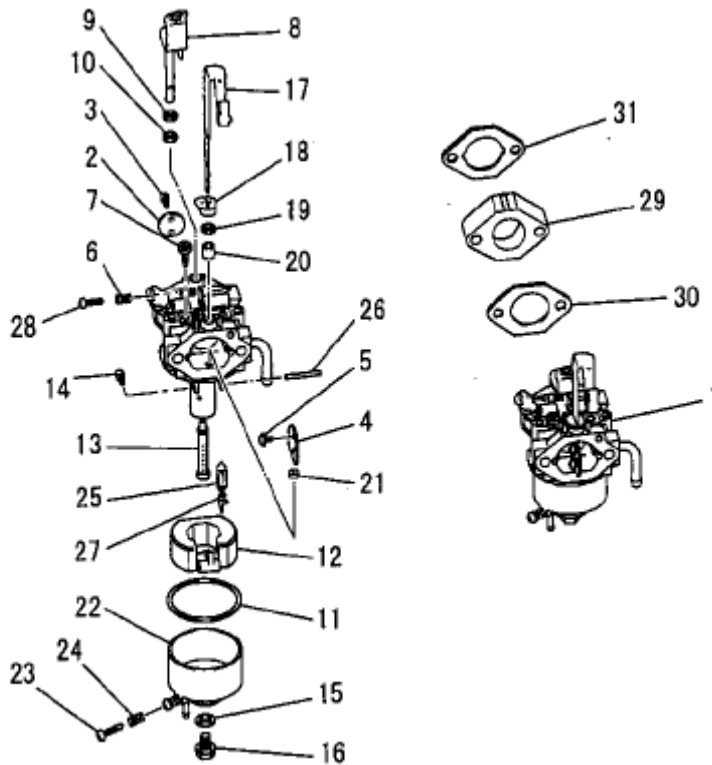

I. CARBURETOR GROUP

Number	Part Number	Parts Name	Number Required	Remarks
13	KK74524BJ003	Nozzle, Main	1	
14	KK74525CA963	Jet, Main	1	
15	KK15003AE018	Packing	1	
16	KK15003AE019	Bolt	1	
17	KK15012AB020	Lever, Choke	1	
18	KK12008AE018	Ring	1	
19	KK12008AE019	Seal	1	
20	KK12008AE020	Ring	1	
21	KK15003AE024	Ring	1	
22	KK15005DA025	Chamber, Float	1	Incl. No. 23, 24
23	KK15001AA018	Screw	1	
24	FA27080XX003	Spring	1