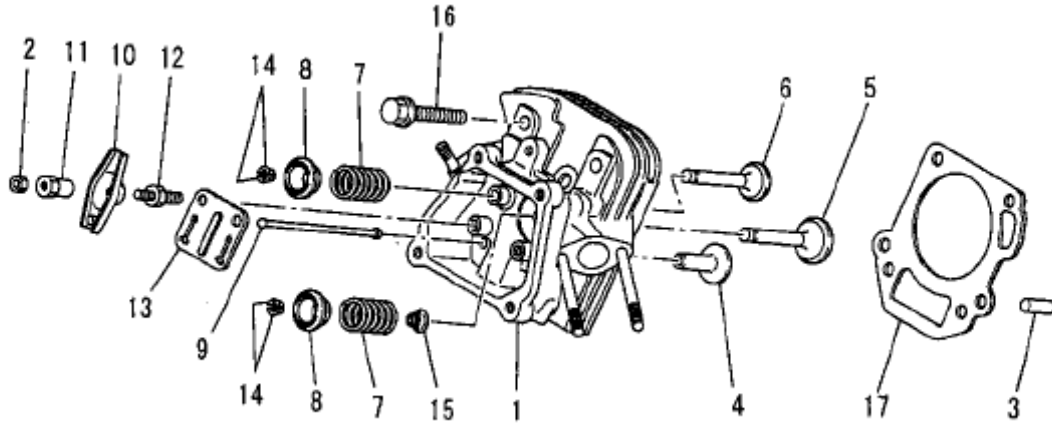

## Parts Breakdown

## A. CYLINDER BLOCK GROUP

Number	Part Number	Parts Name	Number Required	Remarks
1	FA28011	Oil Seal	1	
2	FN11223	Plug, Drain	2	
3	KB46007DA	Cylinder Block	1	
4	S111X62X060	Bearing, Ball	1	#6206
5	ZZ70013A	Gasket	2	

## B. CYLINDER HEAD GROUP

Number	Part Number	Parts Name	Number Required	Remarks
1	KC02028BA	Cylinder Head Assembly	1	With B155B06X085
2	KU23009AA	Nut	2	
3	KU44001AA	Pin, Dowel	2	
4	KV24003AA	Tappet	2	
5	KV35002BA	Valve, Intake	1	
6	KV45002AA	Valve, Exhaust	1	
7	KV55006AA	Spring, Valve	2	
8	KV65003AA	Retainer, Valve Spring	2	
9	KV71004AA	Rod, Push	2	
10	KV72003AA	Arm, Rocker	2	
11	KV73002AA	Nut	2	
12	KV74002AA	Bolt	2	