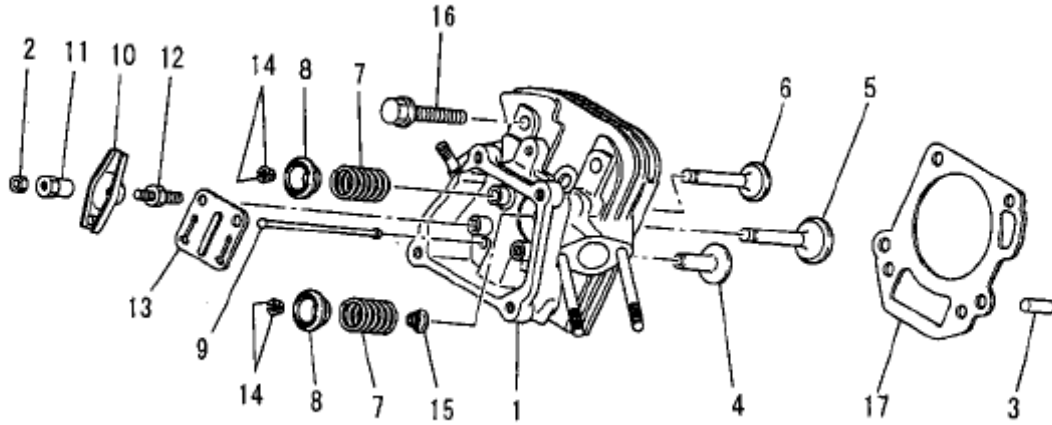

## A. CYLINDER BLOCK GROUP

Number	Part Number	Parts Name	Number Required	Remarks
1	FA28011	Oil Seal	1	
2	FN11223	Plug, Drain	2	
3	KB46007DA	Cylinder Block	1	
4	S111X62X060	Bearing, Ball	1	#6206
5	ZZ70013A	Gasket	2	

## B. CYLINDER HEAD GROUP

Number	Part Number	Parts Name	Number Required	Remarks
1	KC02028BA	Cylinder Head Assembly	1	With B155B06X085
2	KU23009AA	Nut	2	
3	KU44001AA	Pin, Dowel	2	
4	KV24003AA	Tappet	2	
5	KV35002BA	Valve, Intake	1	
6	KV45002AA	Valve, Exhaust	1	
7	KV55006AA	Spring, Valve	2	
8	KV65003AA	Retainer, Valve Spring	2	
9	KV71004AA	Rod, Push	2	
10	KV72003AA	Arm, Rocker	2	
11	KV73002AA	Nut	2	
12	KV74002AA	Bolt	2	

## B. CYLINDER HEAD GROUP

Number	Part Number	Parts Name	Number Required	Remarks
13	KV75006AA	Plate	1	
14	KV75007AA	Cotter	4	
15	KW21019AA	Seal, Valve Stem	1	
16	B800B10X065	Bolt, Flange	4	
17	KC66009AA	Gasket, Head	1	