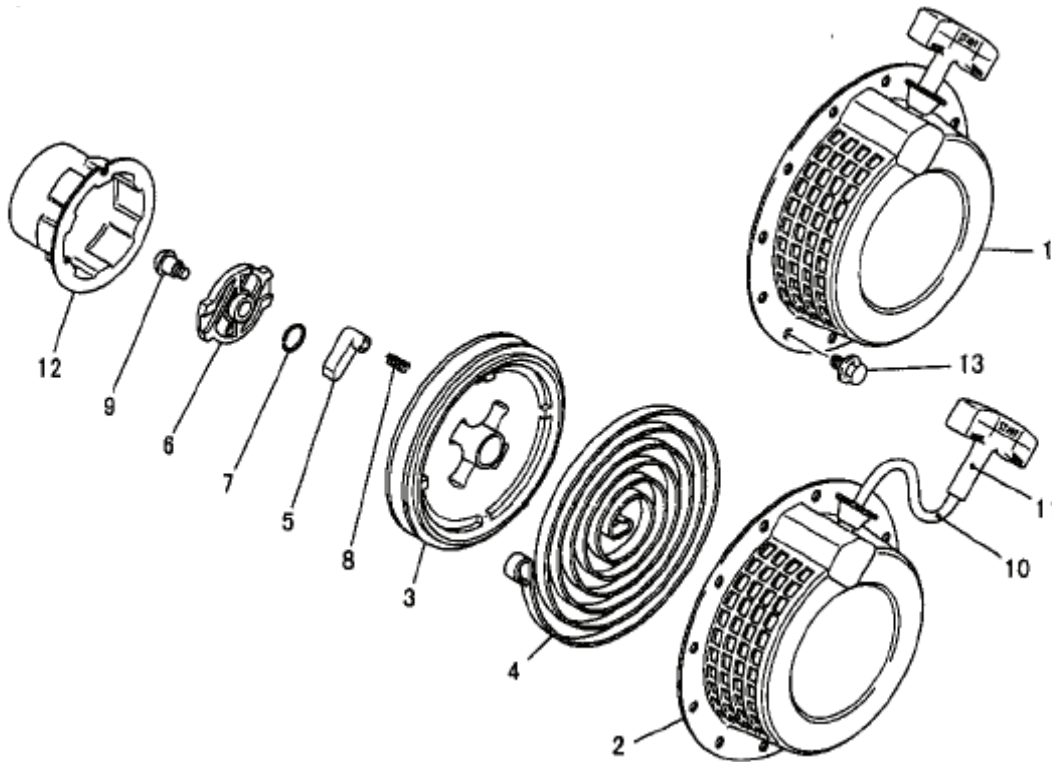

R. RECOIL STARTER GROUP

Number	Part Number	Parts Name	Number Required	Remarks
1	KS02056AD	Recoil Starter Assy.	1	Incl. No. 2-12
2	KS20061AD001	Case, Starter	1	
3	KS20060AD002	Reel	1	
4	KS20060AD003	Spring, Spiral	1	
5	KS20060AD004	Ratchet	2	
6	KS20061AD005	Guide	1	
7	KS20060AD006	Spring, Friction	1	
8	KS20020AD007	Spring, Return	2	
9	KS20020AD008	Screw	1	
10	KS20035AD013	Rope, Starter	1	
11	KS20060AD014	Knob, Starter	1	
12	KS30037AA	Pulley, Starter	1	
13	B800A06X008	Bolt, Flange	4