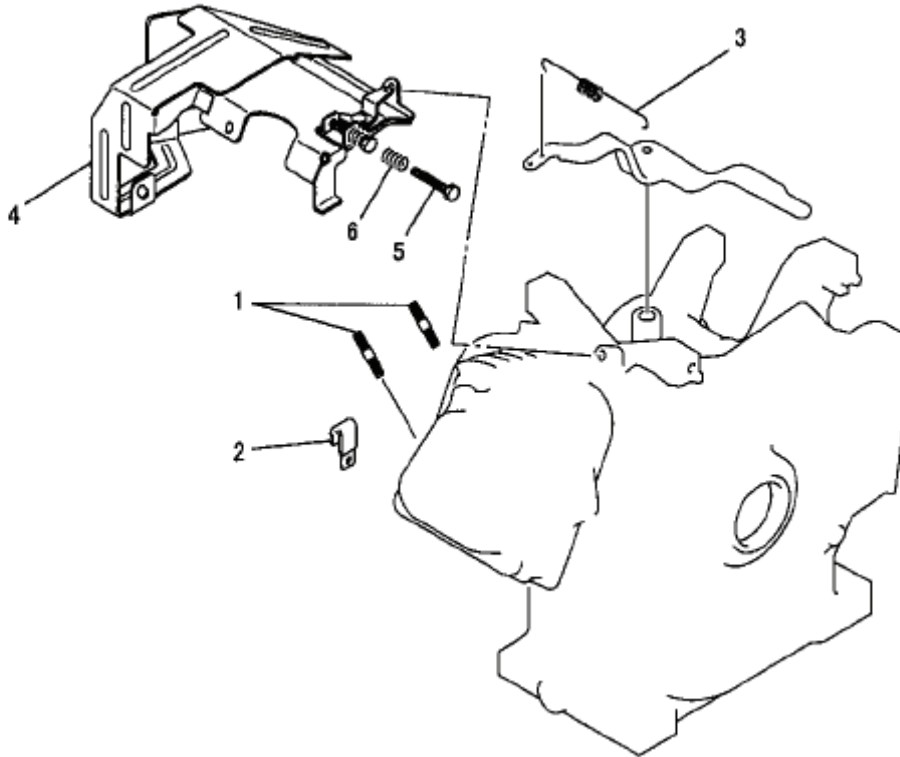

1. BOLT, CLAMP, COVER ETC.

Number	Part Number	Parts Name	Number Required	Remarks
1	B155B08X020	Bolt, Stud	2	
2	FR56780	Clamp	1	
3	KG34017HA	Spring, Gov	1	
4	KH40051AA	Cover, Top	1	Incl. No. 5, 6
5	KU14032AA	Bolt	1	
6	KU80017AA	Spring	1