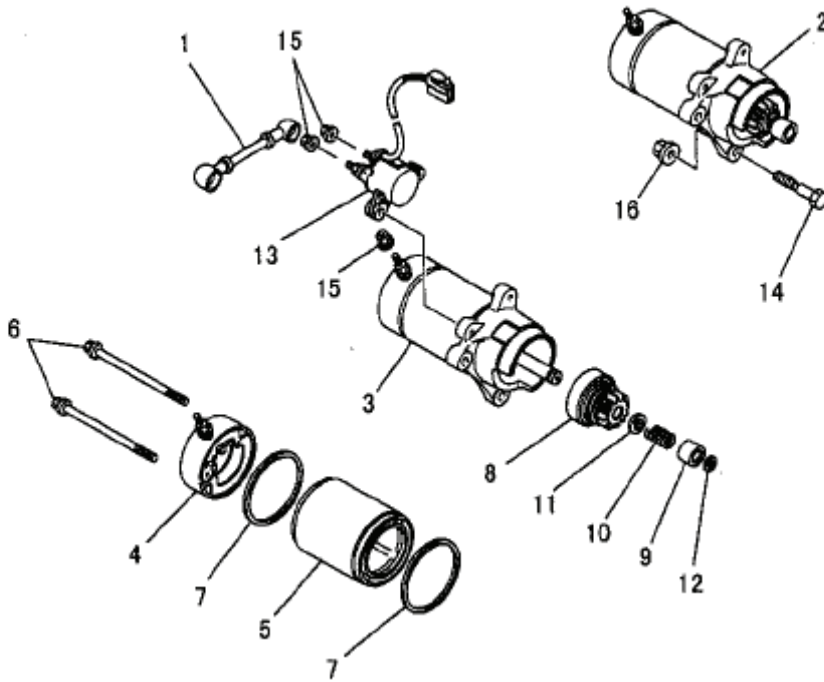

Q. CELL GROUP

Number	Part Number	Parts Name	Number Required	Remarks
13	KS11012AA022	Starter Relay Assy.	1	
14	FA28198	Bolt, Reamer	2	
15	N801A06	Nut, Flange	4	
16	N801A08	Nut, Flange	2