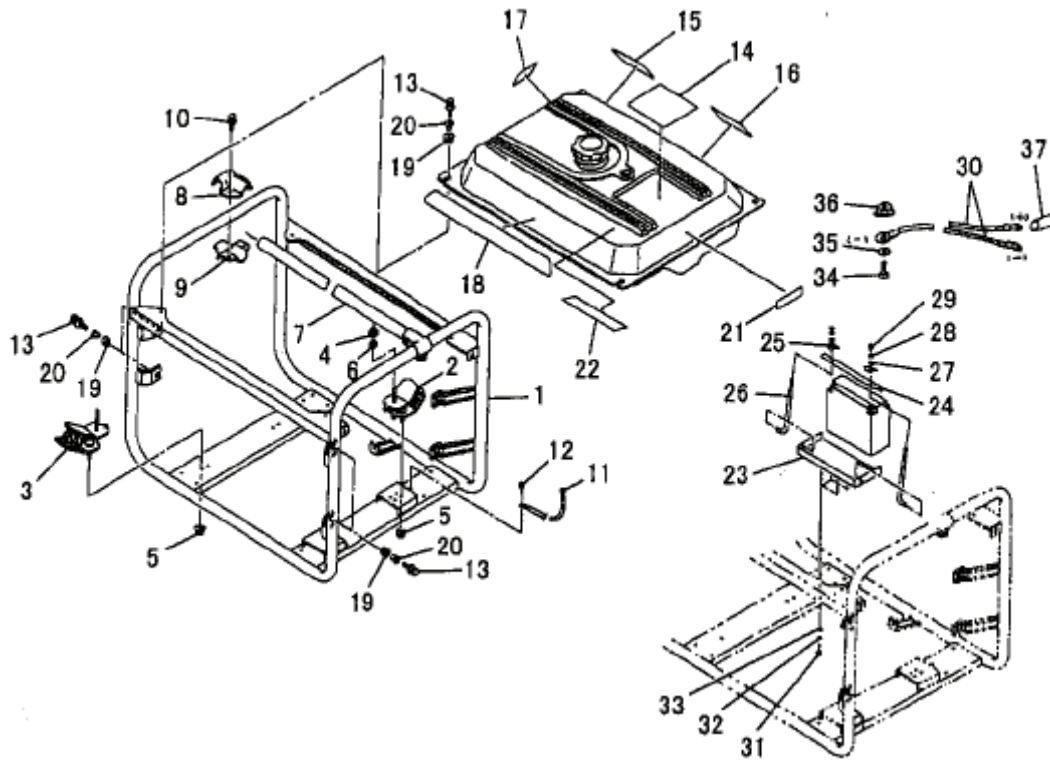

6. FRAME AND TANK

Number	Part Number	Parts Name	Number Required	Remarks
25	KYF091000031	MG Spacer	2	
26	KYF100000011	MG Bolt	2	
27	KY0030006000	Washer	2	
28	KY0030306000	Washer, Spg.	2	
29	KY0020006000	MG Nut	2	
30	KYB040000470	MG Cord, Battery	1	Incl. No. 37
31	KY0010508015	MG Bolt	4	
32	KY0030308000	Washer, Spg.	4	
33	KY0030008000	Washer	4	
34	KY0010508030	Bolt	1	
35	KY0030008000	Washer	1	
36	KY0022008000	Nut, Flange	1	
37	KY0690000010	MG Cap	1