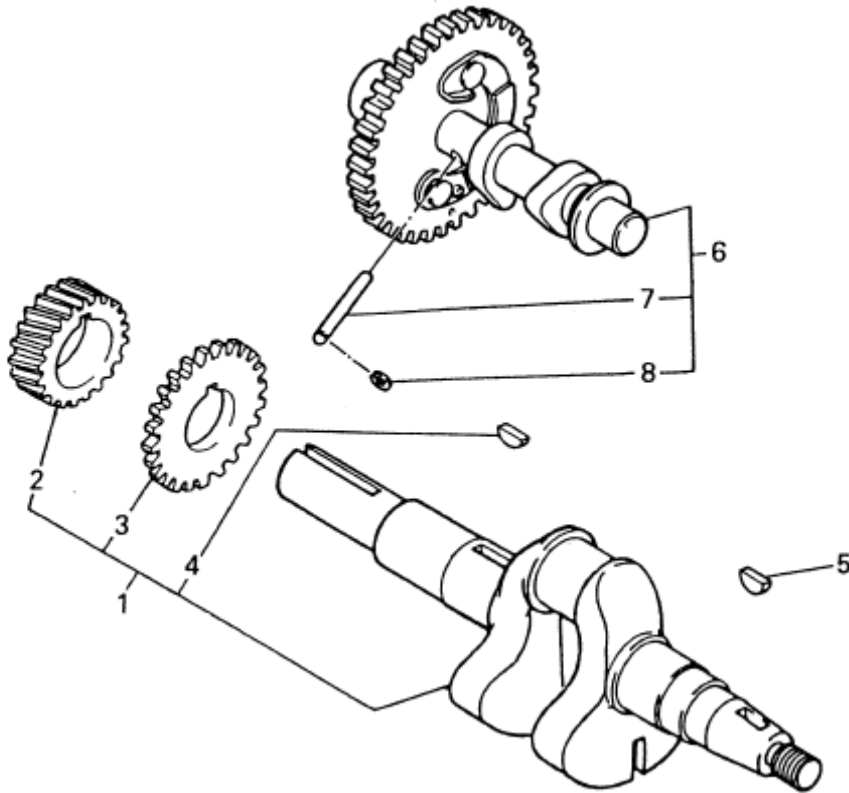

E. CRANKSHAFT GROUP

Number	Part Number	Parts Name	Number Required	Remarks
1	KD02034FA	Crankshaft Assy.	1	Incl. No. 2-4
2	KD63021AA	Gear, Crankshaft	1	
3	KD63015AA	Gear, Balancer	1	
4	W430B05X016	Key, Woodruff	1	
5	W430B05X016	Key, Woodruff	1	
6	KV01158AA	Camshaft Gear Assy.	1	Incl. No. 7, 8
7	KV83009FA	Pin	1	
8	S500P03	Snap Ring	1