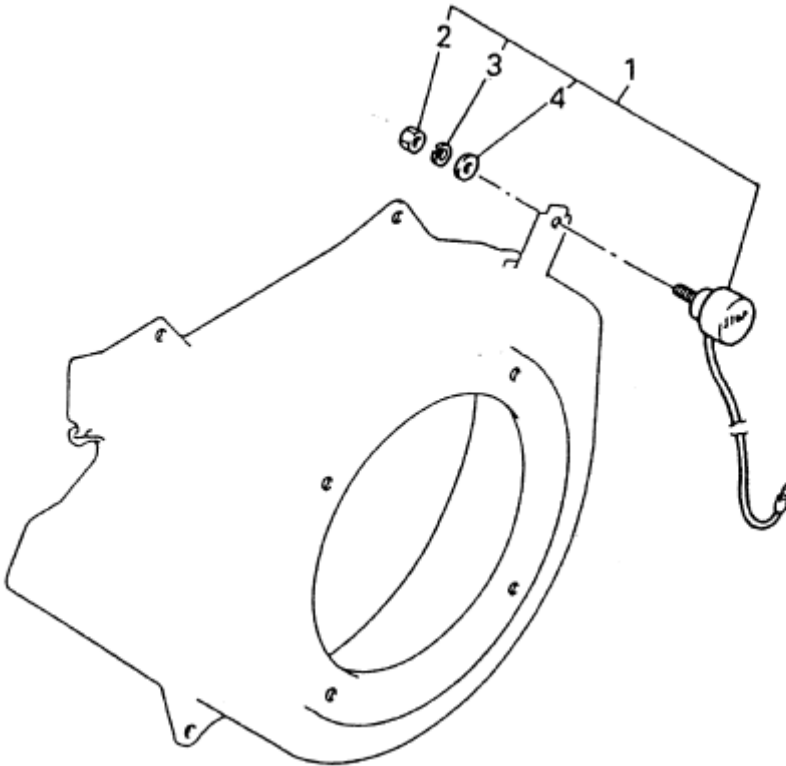

U. SWITCH GROUP

Number	Part Number	Parts Name	Number Required	Remarks
1	FR63048A	Switch, Stop	1	Incl. No. 2-4
2	N020A04	Nut	1	
3	W220R04	Washer, Spg	1	
4	W200H04	Washer	1