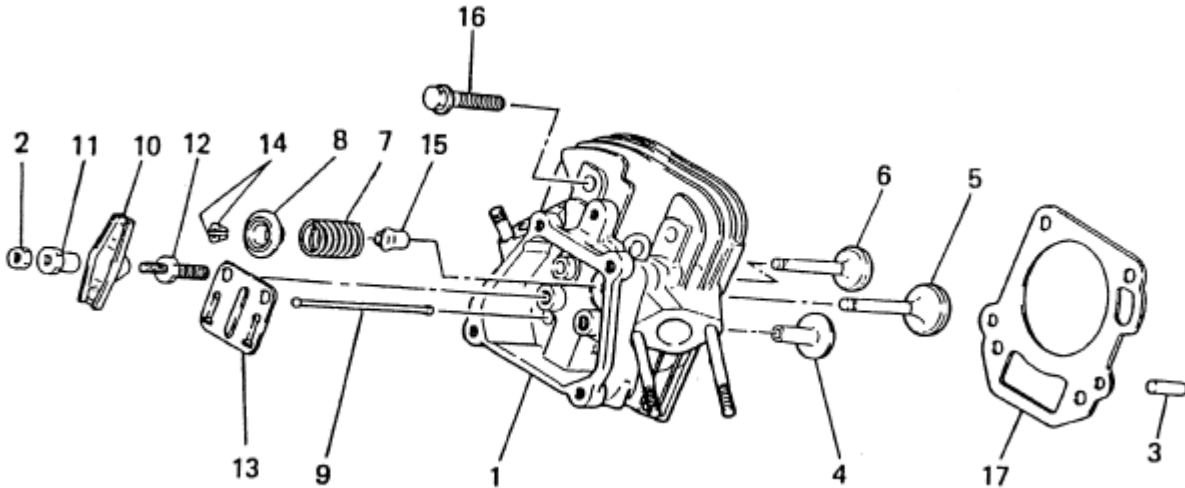

B. CYLINDER HEAD GROUP

Number	Part Number	Parts Name	Number Required	Remarks
13	KV75006AA	Plate	1	
14	KV75007AA	Cotter	4	
15	KW21004AA	Seal, Valve Stem	1	
16	B800B10X065	Bolt, Flange	4	
17	KC66009AA	Gasket, Head	1