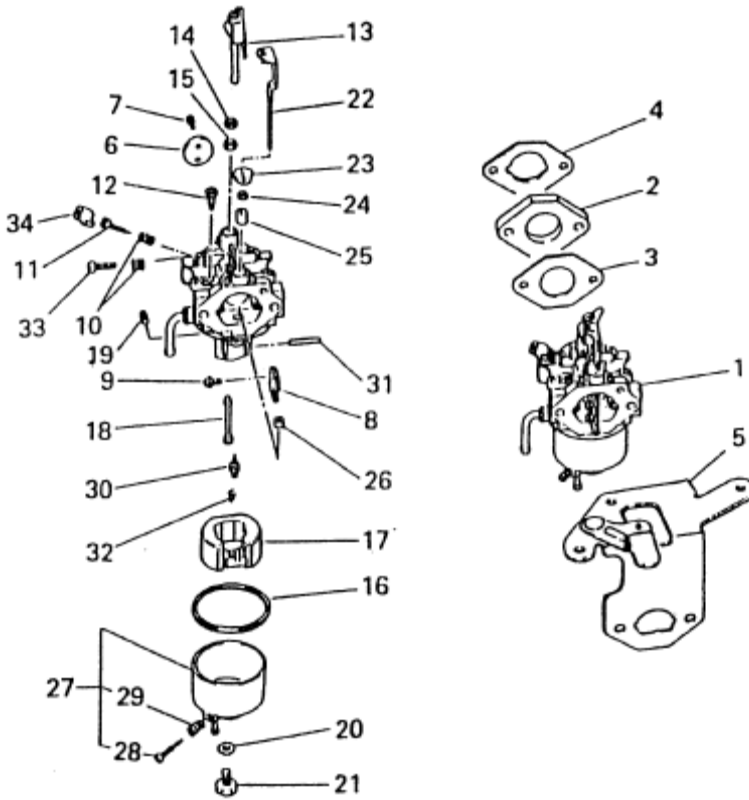

I. CARBURETOR GROUP

Number	Part Number	Parts Name	Number Required	Remarks
13	KK15008XY011	Shaft, Throttle	1	
14	KK12008AE015	Packing	1	
15	KK12008AE016	Seal	1	
16	KK15003AE014	Packing	1	
17	KK15003AE015	Float	1	
18	KK74524BB031	Nozzle, Main	1	
19	KK74525CC950	Jet, Main	1	
20	KK15003AE018	Packing	1	
21	KK15003AE019	Bolt	1	
22	KK15013AA020	Lever, Choke	1	
23	KK12008AE018	Ring	1	
24	KK12008AE019	Seal	1