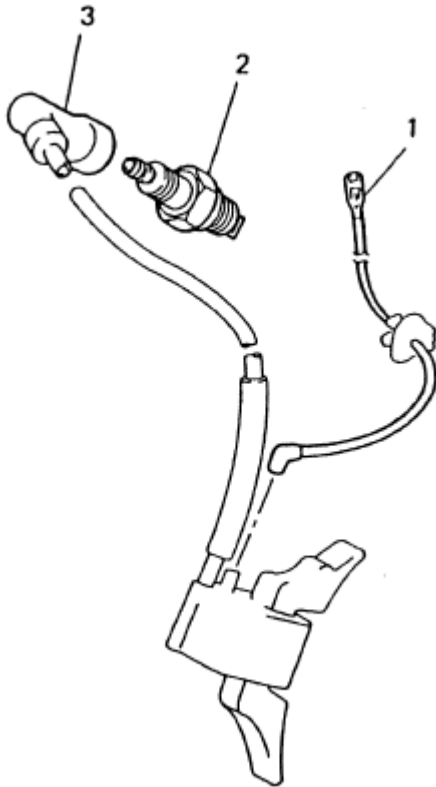

2. LEAD WIRE, PLUG

Number	Part Number	Parts Name	Number Required	Remarks
1	KE90057AA	Wire, Lead	1	
2	FR46903A	Plug, Spark	1	BP5ES
3	KE42027AA	Cap, Plug	1