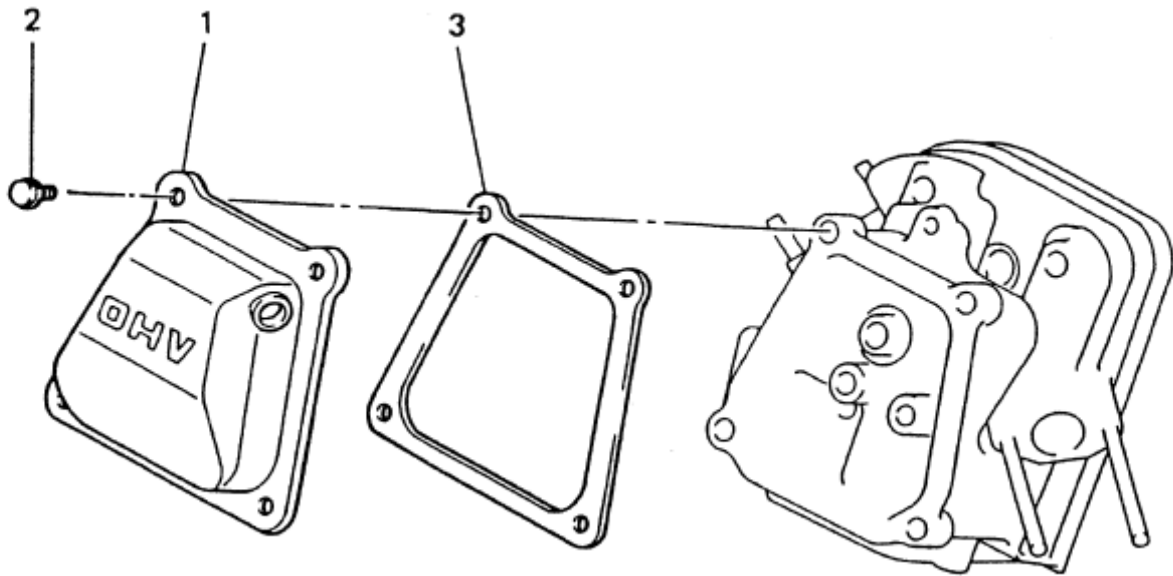

C. HEAD COVER GROUP

Number	Part Number	Parts Name	Number Required	Remarks
1	KC09002AA	Cover, Head	1	
2	B805B06X012	Bolt, Flange	4	
3	KW33002AA	Gasket, Head Cover	1