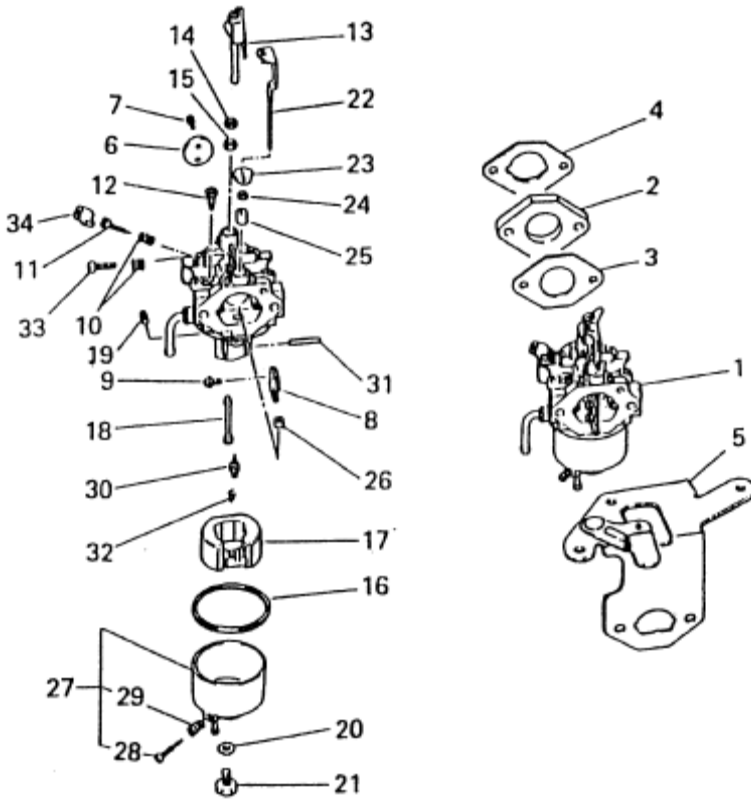

## B. CYLINDER HEAD GROUP

Number	Part Number	Parts Name	Number Required	Remarks
13	KV75006AA	Plate	1	
14	KV75007AA	Cotter	4	
15	KW21004AA	Seal, Valve Stem	1	
16	B800B10X065	Bolt, Flange	4	
17	KC66009AA	Gasket, Head	1	

## I. CARBURETOR GROUP

Number	Part Number	Parts Name	Number Required	Remarks
1	KK09009AA	Choke Lever Assy.	1	
2	KK33007AA	Insulator	1	
3	KW34001AA	Gasket, Carburetor	1	
4	KW34005AA	Gasket, Carburetor	1	
5	KK15018AC	Carburetor (F)	1	Incl. No. 6-34
6	KK15011AA002	Valve, Throttle	1	
7	KK12025AA003	Screw	2	
8	KK15018AA004	Valve, Choke	1	
9	KK12025AA005	Screw	2	
10	FA27080XX003	Spring	2	
11	KK13014AA007	Adjustor	1	
12	KK15016AA008	Jet, Pilot	1	

## I. CARBURETOR GROUP

Number	Part Number	Parts Name	Number Required	Remarks
25	KK12008AE020	Ring	1	
26	KK15003AE024	Ring	1	
27	KK15005DA025	Chamber, Float	1	Incl. No. 28, 29
28	KK15001AA018	Screw	1	
29	FA27080XX003	Spring	1	
30	KK15003AE026	Valve, Needle	1	
31	KK15003AE027	Pin	1	
32	KK12008AE011	Clip	1	
33	KK12008AE009	Screw	1	
34	KK13014AA030	Cap	1	