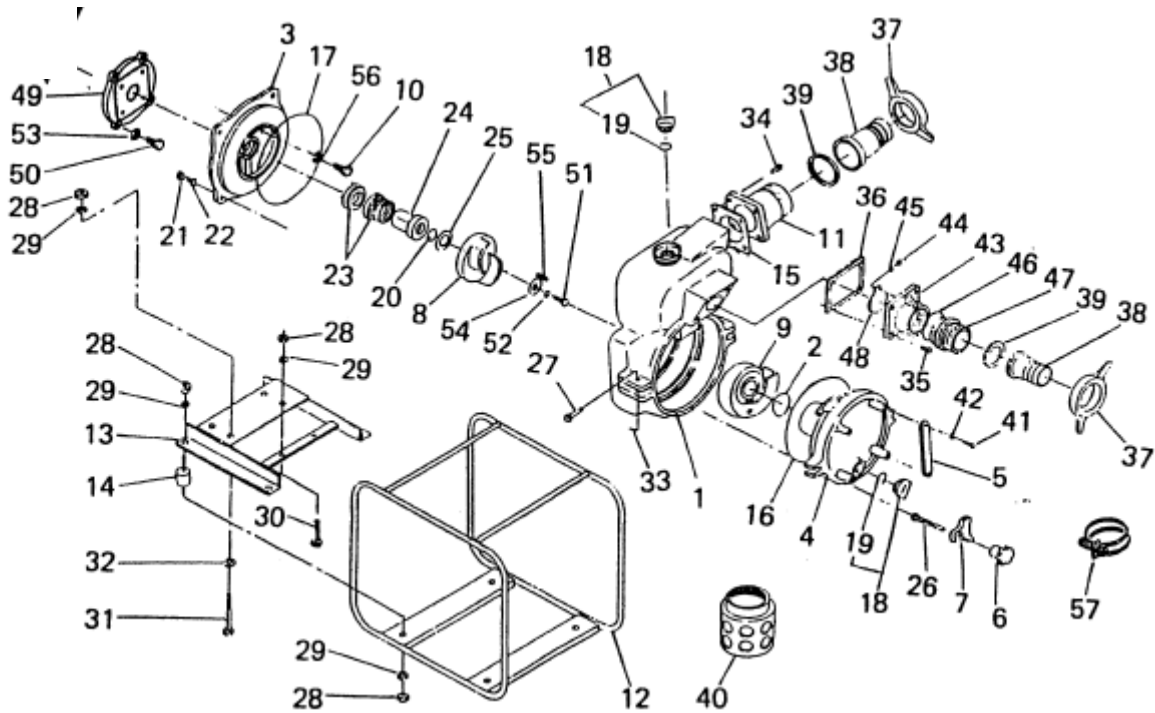

9. TRASH PUMP

Number	Part Number	Parts Name	Number Required	Remarks
48	KY60075AA	MP Check Valve	1	
49	KY60077AA	MP Set Plate	1	
50	KY60078AA	MP Bolt	4	
51	KY60079AA	MP Bolt	1	
52	KY60041AA	MP Spring Washer	1	
53	KY60049AA	MP Spring Washer	4	
54	KY60081AA	MP Impeller Washer	1	
55	KY60082AA	MP Key	1	
56	KY60084AA	MP Seal Washer	4	
57	KY60085AA	MP Wire Hose Band	3