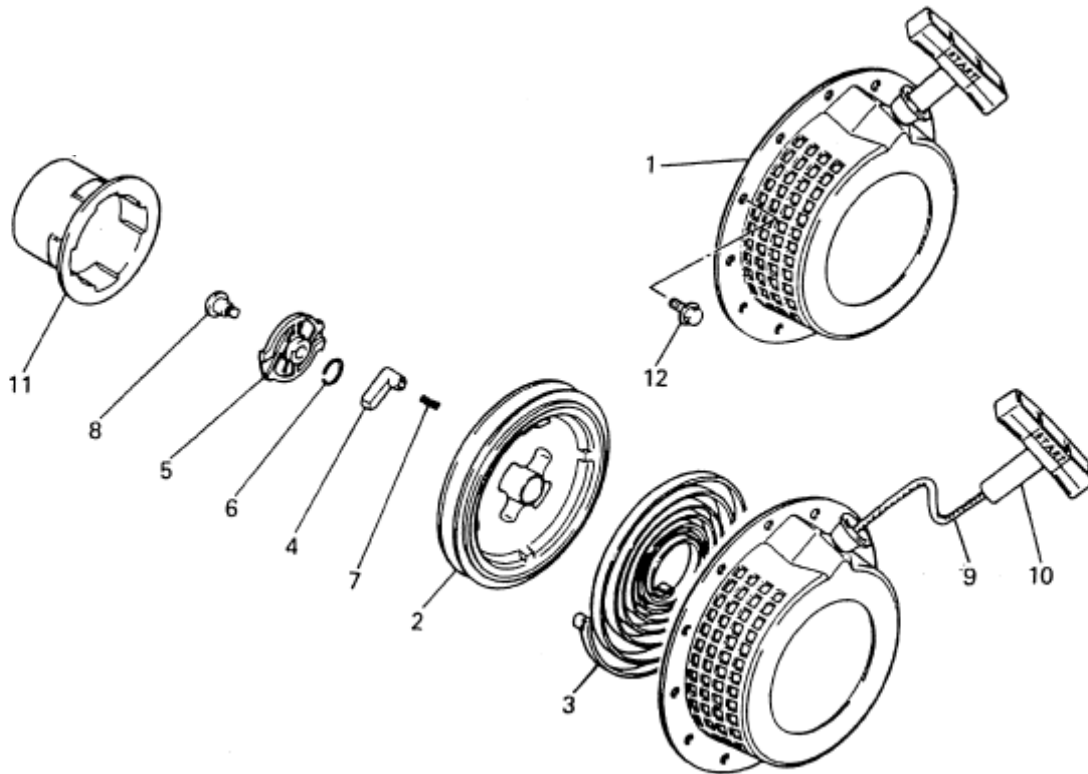

R. RECOIL STARTER GROUP

Number	Part Number	Parts Name	Number Required	Remarks
1	KS02039AD	Recoil Starter Assy.	1	Incl. No. 2-11
2	KS20060AD002	Reel	1	
3	KS20060AD003	Spring, Spiral	1	
4	KS20060AD004	Ratchet	2	
5	KS20061AD005	Guide	1	
6	KS20060AD006	Spring, Friction	1	
7	KS20020AD007	Spring, Return	2	
8	KS20020AD008	Screw	1	
9	KS20035AD013	Rope, Starter	1	
10	KS20060AD014	Knob, Starter	1	
11	KS30020AA	Pulley, Starter	1	
12	B800A06X008	Bolt, Flange	4