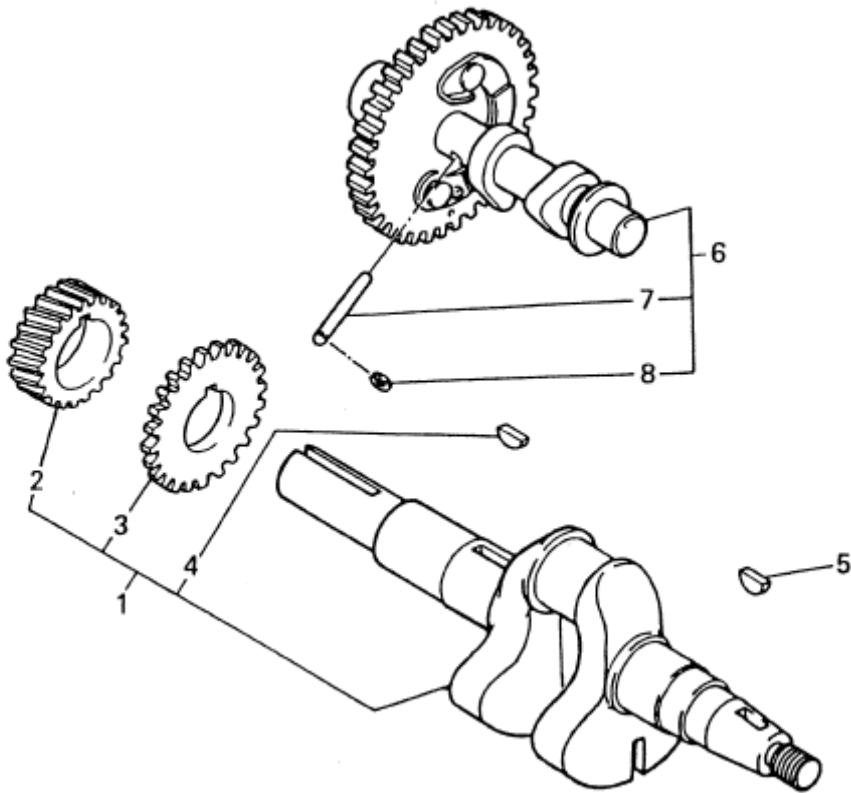

E. CRANKSHAFT GROUP

Number	Part Number	Parts Name	Number Required	Remarks
1	KD02034FA	Crankshaft Assy.	1	Incl. No. 2-4
2	KD63021AA	Gear, Crankshaft	1	
3	KD63015AA	Gear, Balancer	1	
4	W430B05X016	Key, Woodruff	1	
5	W430B05X016	Key, Woodruff	1	
6	KV01158AA	Camshaft Gear Assy.	1	
7	KV83009FA	Pin	1	
8	S500P03	Snap Ring	1