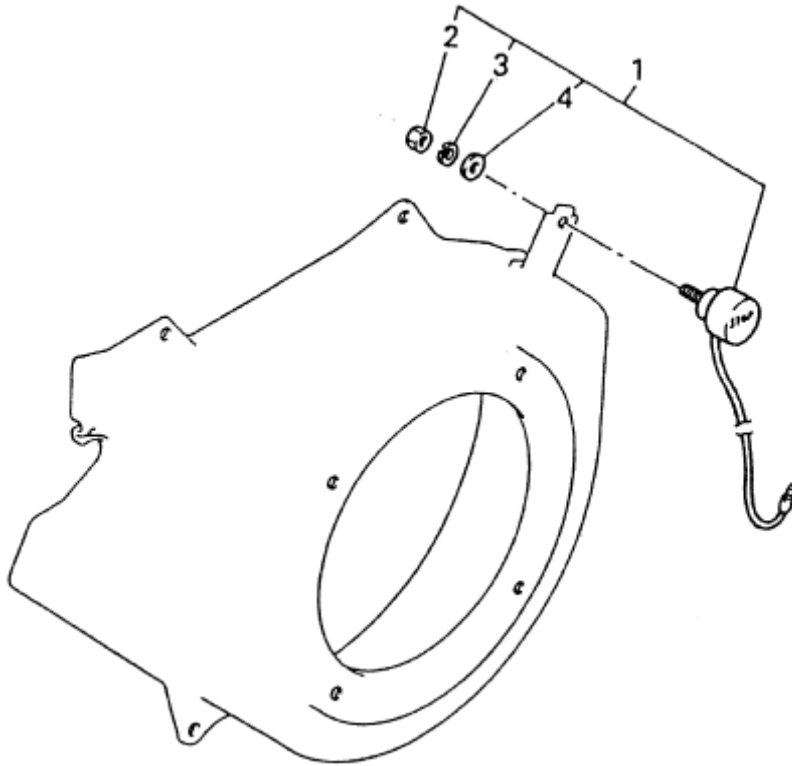

U. SWITCH GROUP

Number	Part Number	Parts Name	Number Required	Remarks
1	FR63048A	Switch, Stop	1	Incl. No. 2-4
2	N020A04	Nut	1	
3	W220R04	Washer, Spg	1	
4	W200H04	Washer	1