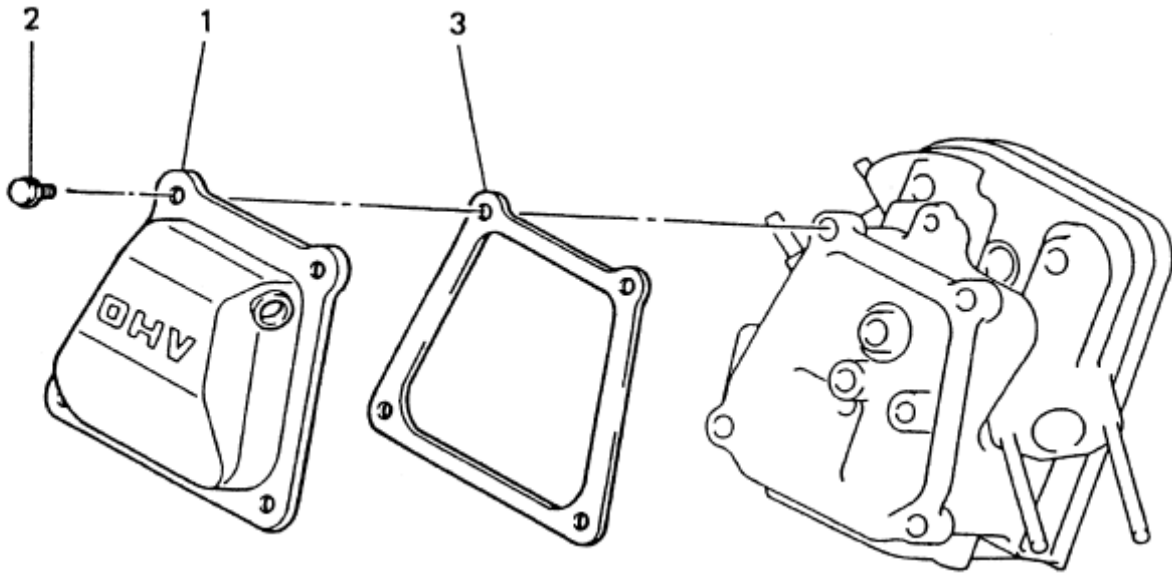

C. HEAD COVER GROUP

Number	Part Number	Parts Name	Number Required	Remarks
1	KC09002AA	Cover, Head	1	
2	B805B06X012	Bolt, Flange	4	
3	KW33002AA	Gasket, Head Cover	1