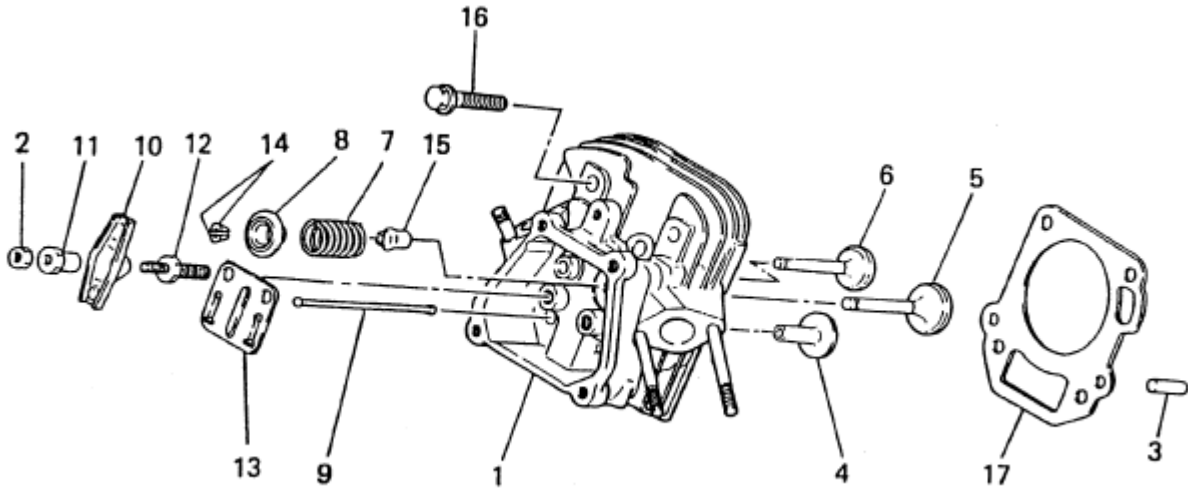

B. CYLINDER HEAD GROUP

Number	Part Number	Parts Name	Number Required	Remarks
1	KC02029GA	Cylinder Head Assembly	1	With B155B06X090
2	KU23009AA	Nut	2	
3	KU44001AA	Pin, Dowel	2	
4	KV24003AA	Tappet	2	
5	KV35002BA	Valve, Intake	1	
6	KV45002AA	Valve, Exhaust	1	
7	KV55006AA	Spring, Valve	2	
8	KV65003AA	Retainer, Valve Spg.	2	
9	KV71004AA	Rod, Push	2	
10	KV72003AA	Arm, Rocker	2	
11	KV73002AA	Nut	2	
12	KV74002AA	Bolt	2	

C. HEAD COVER GROUP

Number	Part Number	Parts Name	Number Required	Remarks
1	KC09002AA	Cover, Head	1	
2	B805B06X012	Bolt, Flange	4	
3	KW33002AA	Gasket, Head Cover	1	

D. CASE COVER GROUP

Number	Part Number	Parts Name	Number Required	Remarks
1	FA29008	Oil Seal	1	
2	FA31015	Filter, Oil	1	
3	KB66008FA	Cover, Crankcase	1	
4	KD51002AA	Shaft, Balancer	1	
5	KG01003BA	Governor Gear Assy.	1	Incl. No. 6
6	KG14004AA	Slider, Gov.	1	
7	KG22004AA	Shaft, Gov.	1	
8	KL11001AA	Pump, Oil	1	
9	KL14009AA	Shaft	1	
10	KL14010AA	Spacer	1	
11	KL21005CA	Gauge, Oil	2	Incl. No. 12
12	S65SW21	O-Ring	2	

9. TRASH PUMP

Number	Part Number	Parts Name	Number Required	Remarks
25	KY60047AA	MP Hinge Pin	2	
26	KY60053AA	MP Split Pin	2	
27	KY60083AA	MP Key	1	
28	KY60081AA	MP Impeller Washer	1	
29	KY60079AA	MP Bolt	1	
30	KY60022AA	MP Cap Screw	4	
31	KY60080AA	MP Bolt, Stud	8	
32	KY60040AA	MP Bolt	4	
33	KY60041AA	MP Spring Washer	13	
34	KY60051AA	MP Bolt	4	
35	KY60056AA	MP Bolt	2	
36	KY60049AA	MP Spring Washer	18	

9. TRASH PUMP

Number	Part Number	Parts Name	Number Required	Remarks
37	KY60052AA	MP Washer	8	
38	KY60048AA	MP Nut	14	
39	KY60066AA	MP Screw	4	
40	KY60067AA	MP Spring Washer	4	
41	KY60045AA	MP Adjust Liner	1	0.3T
42	KY60060AA	MP Hose Coupling	2	
43	KY60061AA	MP Hose Joint	2	
44	KY60063AA	MP Packing	2	
45	KY60065AA	MP Strainer	1	
46	KY60087AA	MP Nut	8	
47	KY60086AA	MP Wire Hose Band	3	