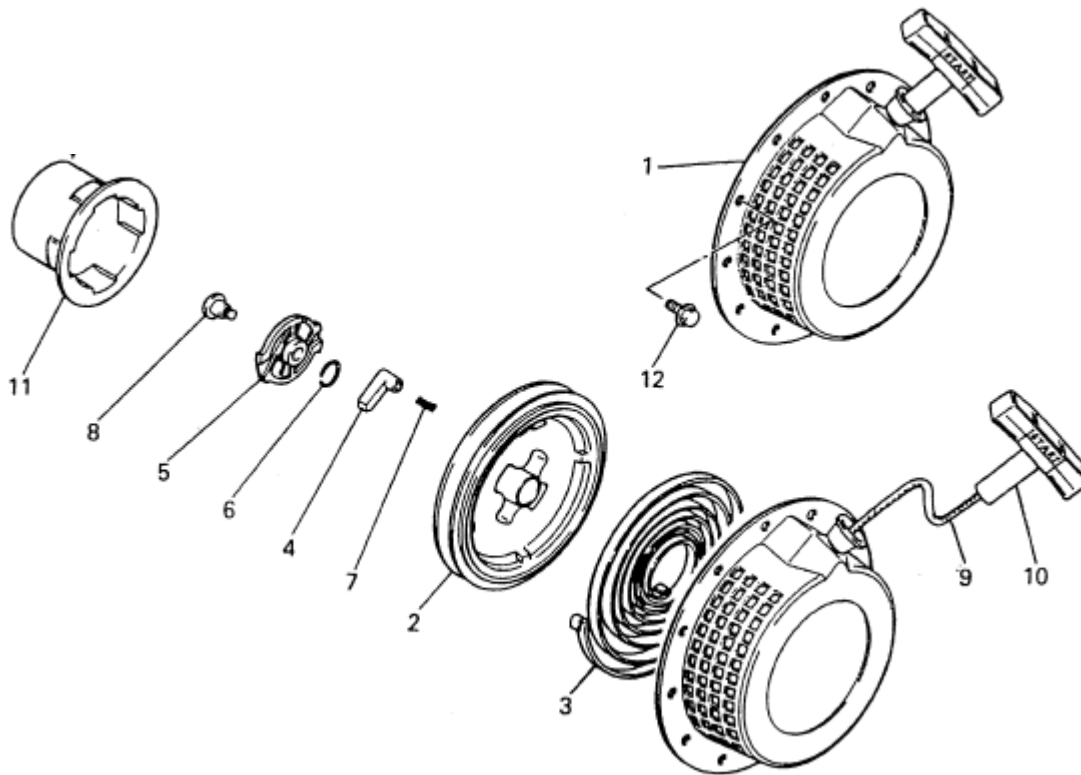

R. RECOIL STARTER GROUP

Number	Part Number	Parts Name	Number Required	Remarks
1	KS02039AD	Recoil Starter Assy.	1	Incl. No. 2-11
2	KS20060AD002	Reel	1	
3	KS20060AD003	Spring, Spiral	1	
4	KS20060AD004	Ratchet	2	
5	KS20061AD005	Guide	1	
6	KS20060AD006	Spring, Friction	1	
7	KS20020AD007	Spring, Return	2	
8	KS20020AD008	Screw	1	
9	KS20035AD013	Rope, Starter	1	
10	KS20060AD014	Knob, Starter	1	
11	KS30020AA	Pulley, Starter	1	
12	B800A06X008	Bolt, Flange	4