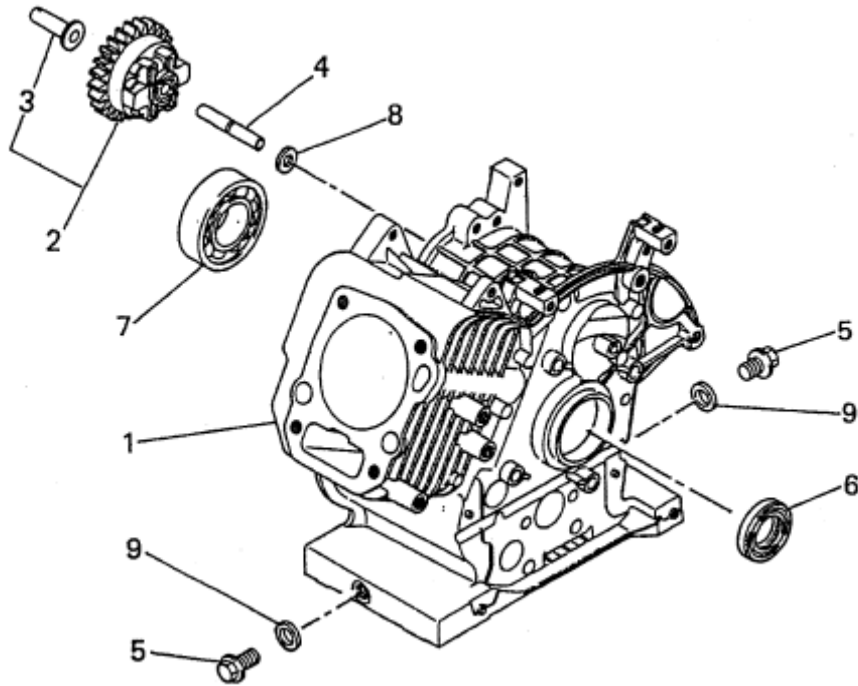

Water Pump

Model

MP080GM-K01

Parts Breakdown

Remarks on Parts Catalog

1. This parts catalog contains all parts for the MITSUBISHI PUMP "MP080GM-K01."
2. The figures in drawings are the index number of the parts.
3. When ordering parts, please specify the part number and name or engine model name.
4. Please note that part numbers may be changed periodically without notice.

A. CYLINDER BLOCK GROUP

Number	Part Number	Parts Name	Number Required	Remarks
1	KB44010AA	Cylinder Block	1	
2	KG01004AA	Governor Gear Assy.	1	Incl. No. 3
3	KG14005AA	Slider, Gov.	1	
4	KG22004AA	Shaft, Gov.	1	
5	KL22003AA	Plug, Drain	2	
6	KW25001AA	Oil Seal	1	
7	S111X62X050	Bearing, Ball	1	#6205
8	W200H06	Washer	1	
9	KW39070AA	Gasket	2	

B. CYLINDER HEAD GROUP

Number	Part Number	Parts Name	Number Required	Remarks
1	KC02040AA	Cylinder Head Assy.	1	With B155B06X075
2	KV24007AA	Tappet	2	
3	KV34004AA	Valve, Intake	1	
4	KV43006AA	Valve, Exhaust	1	
5	KV64001AA	Retainer, Valve Spg.	2	
6	KV71010AA	Rod, Push	2	
7	KV02001BA	Roker Arm Assy.	1	Incl. No. 8-10
8	KU23013AA	Nut	2	
9	KV73004AA	Screw, Adjust	2	
10	KU70015AA	Stopper	2	
11	KV90012AA	Plate	1	
12	KV55008AA	Spring, Valve	2	