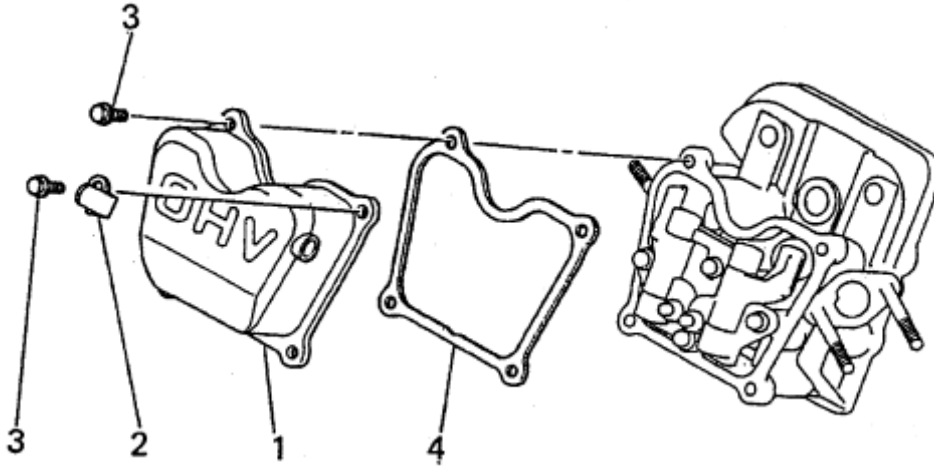

A. CYLINDER BLOCK GROUP

Number	Part Number	Parts Name	Number Required	Remarks
1	KB44010AA	Cylinder Block	1	
2	KG01004AA	Governor Gear Assy.	1	Incl. No. 3
3	KG14005AA	Slider, Gov.	1	
4	KG22004AA	Shaft, Gov.	1	
5	KL22003AA	Plug, Drain	2	
6	KW25001AA	Oil Seal	1	
7	S111X62X050	Bearing, Ball	1	#6205
8	W200H06	Washer	1	
9	KW39070AA	Gasket	2	

B. CYLINDER HEAD GROUP

Number	Part Number	Parts Name	Number Required	Remarks
1	KC02040AA	Cylinder Head Assy.	1	With B155B06X075
2	KV24007AA	Tappet	2	
3	KV34004AA	Valve, Intake	1	
4	KV43006AA	Valve, Exhaust	1	
5	KV64001AA	Retainer, Valve Spg.	2	
6	KV71010AA	Rod, Push	2	
7	KV02001BA	Roker Arm Assy.	1	Incl. No. 8-10
8	KU23013AA	Nut	2	
9	KV73004AA	Screw, Adjust	2	
10	KU70015AA	Stopper	2	
11	KV90012AA	Plate	1	
12	KV55008AA	Spring, Valve	2	

C. HEAD COVER GROUP

Number	Part Number	Parts Name	Number Required	Remarks
1	KC09008AA	Cover, Head	1	
2	KC90015AA	Clamp	1	
3	B800A06X012	Bolt, Flange	4	
4	KW33007AA	Gasket, Head Cover	1	

D. CASE COVER GROUP