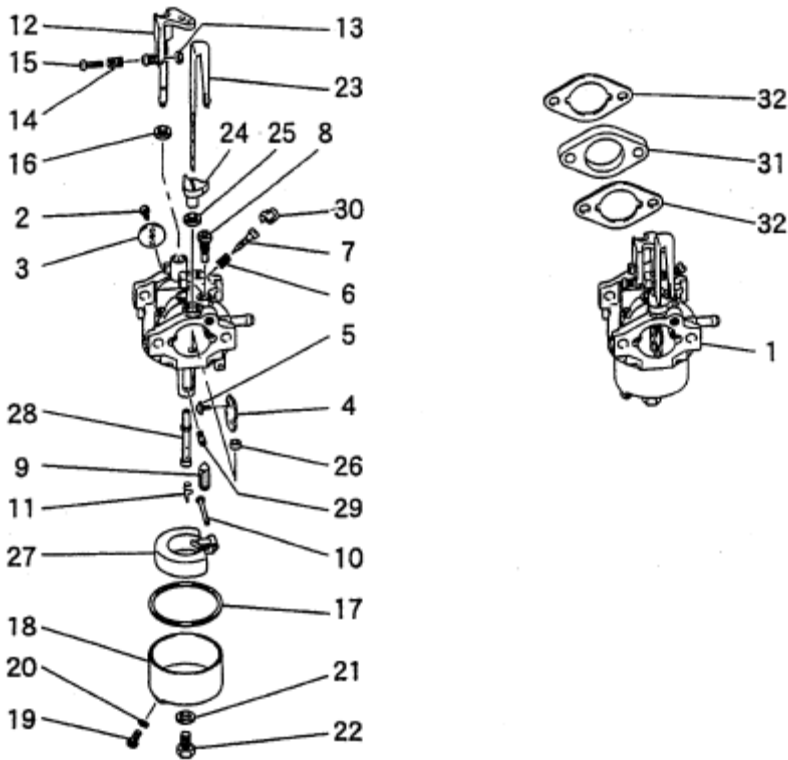

I. CARBURETOR GROUP

Number	Part Number	Parts Name	Number Required	Remarks
25	KK13018AA020	Seal	1	
26	KK12008AE021	Ring	1	
27	KK12008AE013	Float	1	
28	KK74524BD004	Nozzle, Main	1	
29	KK74525CA700	Jet, Main	1	
30	KK13014AA030	Cap	1	
31	KK33005AA	Insulator	1	
32	KW34029AA	Gasket, Carburetor	2