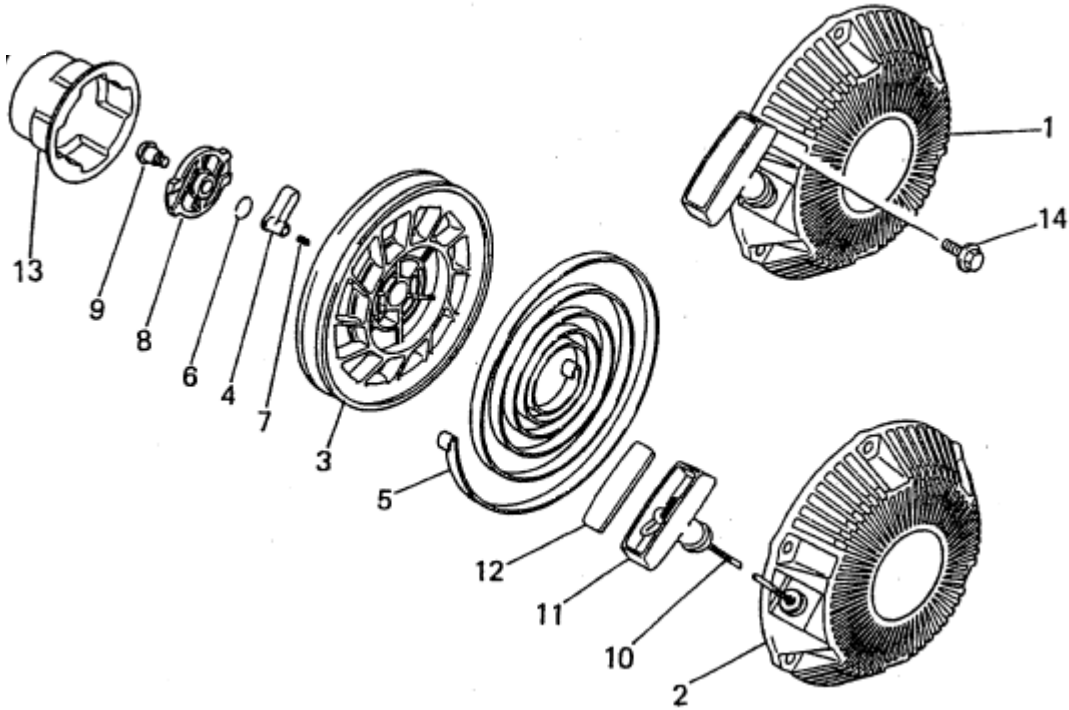

R. RECOIL STARTER GROUP

Number	Part Number	Parts Name	Number Required	Remarks
13	KS30040AA	Pulley, Starter	1	
14	B800A06X016K	Bolt, Flange	3