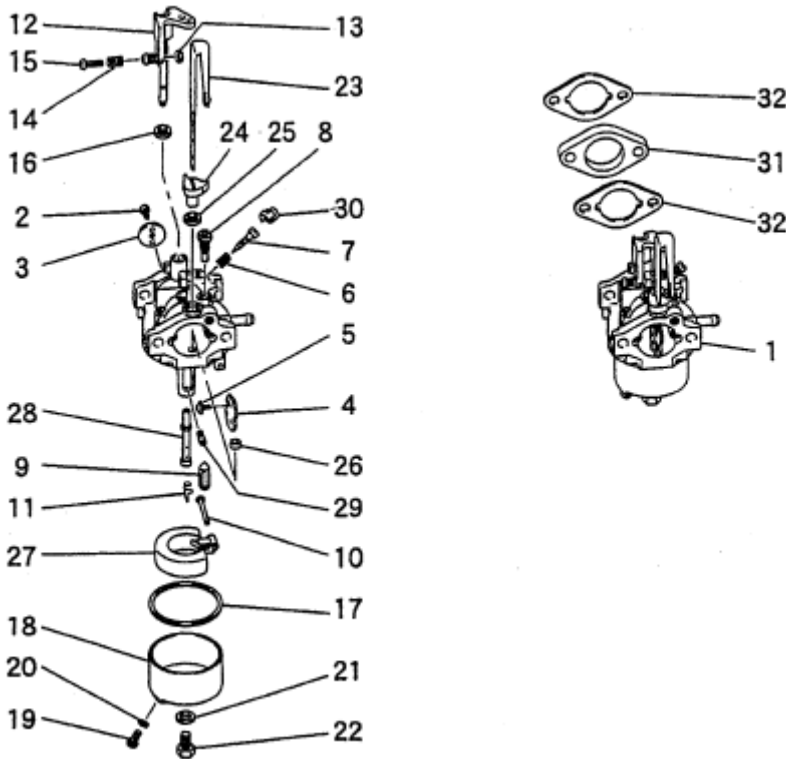

I. CARBURETOR GROUP

Number	Part Number	Parts Name	Number Required	Remarks
13	KK13018AA025	Nut	1	
14	KK13018AA026	Spring	1	
15	KK13018AA027	Screw	1	
16	KK12008AE016	Seal	1	
17	KK13018AA014	Packing	1	
18	KK13018AB015	Chamber, Float	1	Incl. No. 19, 20
19	KK13018AB028	Screw	1	
20	KK13018AB029	Packing	1	
21	KK12008AE026	Packing	1	
22	KK13018AA017	Bolt	1	
23	KK12015DX017	Lever, Choke	1	
24	KK13018AA019	Ring	1