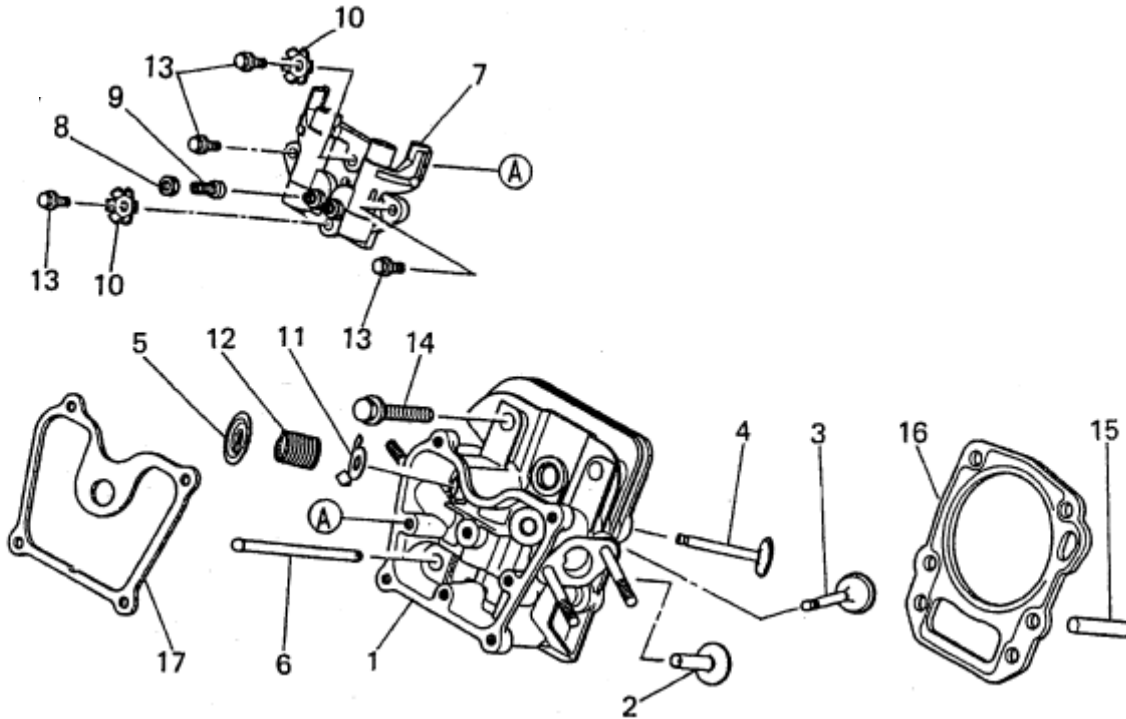

Water Pump

Model

MP080GM-K01

Parts Breakdown

Remarks on Parts Catalog

1. This parts catalog contains all parts for the MITSUBISHI PUMP "MP080GM-K01."
2. The figures in drawings are the index number of the parts.
3. When ordering parts, please specify the part number and name or engine model name.
4. Please note that part numbers may be changed periodically without notice.

Table of Contents

	Page
A. Cylinder Block Group	4
B. Cylinder Head Group	5, 6
C. Head Cover Group	7
D. Case Cover Group	8
E. Crankshaft Group	9
F. Piston and Rod Group	10
G. Magnet Group	11
H. Air Cleaner Group	12
I. Carburetor Group	13, 14, 15
J. Control Panel Group	16, 17
K. Fan Cover Group	18
M. Tank Group	19
N. Cock Group	20
R. Recoil Starter Group	21, 22
S. Muffler Group	23
X. Cover Group	24
1. Bolt, Clamp Cover, Etc.	25
2. Lead Wire, Plug	26
3. Label, Fuel Hose	27
4. Tool Set, Etc.	28
5. Gasket Set	29
6. Pump	30, 31, 32

A. CYLINDER BLOCK GROUP

Number	Part Number	Parts Name	Number Required	Remarks
1	KB44010AA	Cylinder Block	1	
2	KG01004AA	Governor Gear Assy.	1	Incl. No. 3
3	KG14005AA	Slider, Gov.	1	
4	KG22004AA	Shaft, Gov.	1	
5	KL22003AA	Plug, Drain	2	
6	KW25001AA	Oil Seal	1	
7	S111X62X050	Bearing, Ball	1	#6205
8	W200H06	Washer	1	
9	KW39070AA	Gasket	2	

B. CYLINDER HEAD GROUP

Number	Part Number	Parts Name	Number Required	Remarks
1	KC02040AA	Cylinder Head Assy.	1	With B155B06X075
2	KV24007AA	Tappet	2	
3	KV34004AA	Valve, Intake	1	
4	KV43006AA	Valve, Exhaust	1	
5	KV64001AA	Retainer, Valve Spg.	2	
6	KV71010AA	Rod, Push	2	
7	KV02001BA	Roker Arm Assy.	1	Incl. No. 8-10
8	KU23013AA	Nut	2	
9	KV73004AA	Screw, Adjust	2	
10	KU70015AA	Stopper	2	
11	KV90012AA	Plate	1	
12	KV55008AA	Spring, Valve	2	