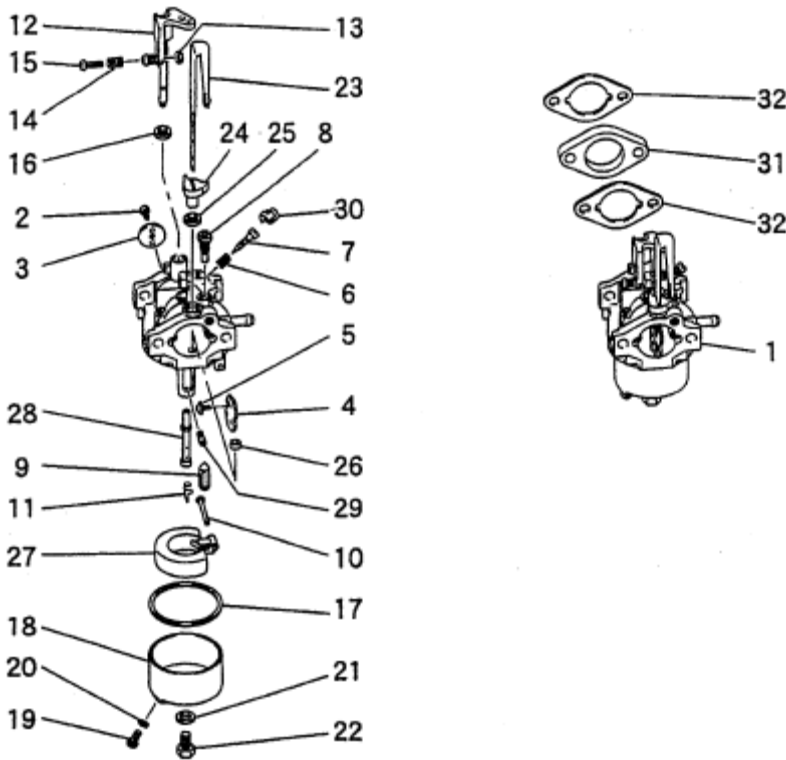

C. HEAD COVER GROUP

Number	Part Number	Parts Name	Number Required	Remarks
1	KC09008AA	Cover, Head	1	
2	KC90015AA	Clamp	1	
3	B800A06X012	Bolt, Flange	4	
4	KW33007AA	Gasket, Head Cover	1	

D. CASE COVER GROUP

E. CRANKSHAFT GROUP

Number	Part Number	Parts Name	Number Required	Remarks
1	KD02042BA	Crankshaft Assy.	1	Incl. No. 2, 3
2	KD63062AA	Gear	1	
3	W430B05X016	Key, Woodruff	1	
4	KD63035AA	Gear, Crankshaft	1	
5	W430B05X016	Key, Woodruff	1	
6	KV01174AA	Camshaft Assy.	1	Incl. No. 7, 8
7	KV83009AG	Pin	1	
8	S500P03	Snap Ring	1	

G. MAGNET GROUP

Number	Part Number	Parts Name	Number Required	Remarks
1	KE12026AA	Flywheel	1	
2	KE24016AA	Coil, Ignition	1	
3	KE90073BA	Tube	1	
4	KE90176AA	Fan	1	
5	KU70007AA	Clip	1	
6	B805B06X020	Bolt, Flange	2	
7	FR41231	Nut	1	

I. CARBURETOR GROUP

Number	Part Number	Parts Name	Number Required	Remarks
1	KK13020AB	Carburetor (F)	1	Incl. No. 2-30
2	KK13018AA002	Screw	1	
3	KK13020AB003	Valve, Throttle	1	
4	KK13018AA004	Valve, Choke	1	
5	KK13018AA005	Screw	2	
6	FA27080XX003	Spring	1	
7	KK13014AA007	Adjuster	1	
8	KK74508BA350	Jet, Pilot	1	
9	KK13018AA110	Valve, Needle	1	
10	KK12008AE012	Pin	1	
11	KK12008AE011	Clip	1	
12	KK13018AA012	Shaft, Throttle	1	Incl. No. 13-15