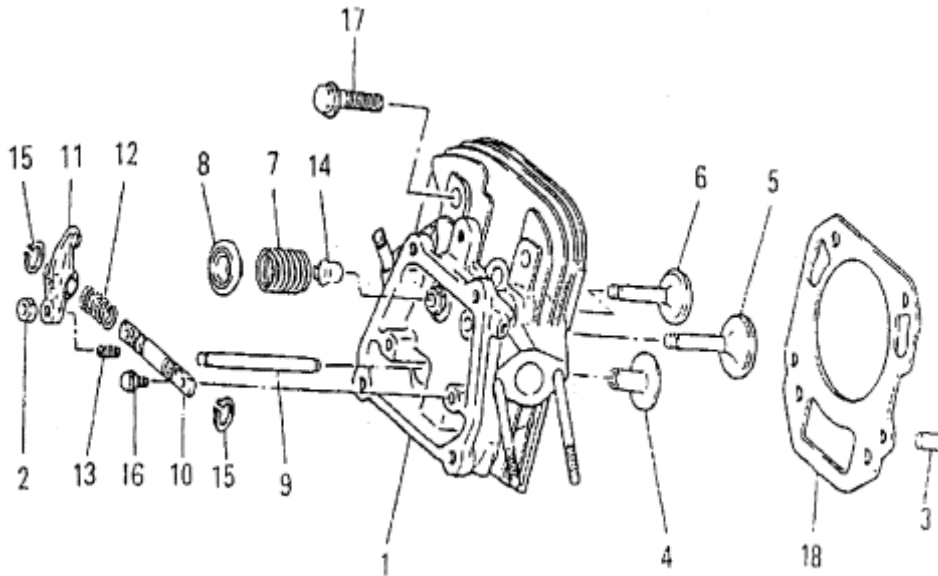

A. CYLINDER BLOCK GROUP

Number	Part Number	Parts Name	Number Required	Remarks
1	KB47001DA	Cylinder Block	1	
2	KW11006AA	Bearing, Ball	1	
3	KW29002AA	Oil Seal	1	
4	S111X62X030	Bearing, Ball	1	#6203
5	ZZ70013A	Gasket	2	
6	FN11223	Plug, Drain	2	

B. CYLINDER HEAD GROUP

Number	Part Number	Parts Name	Number Required	Remarks
1	KC02033AA	Cylinder Head Assembly	1	With B155B06X095
2	FR46870	Nut	2	
3	KU44001AA	Pin, Dowel	2	
4	KV25001AA	Tappet	2	
5	KV37001AA	Valve, Intake	1	
6	KV45005AA	Valve, Exhaust	1	
7	KV56001AA	Spring, Valve	2	
8	KV68001AA	Retainer, Valve Spring	2	
9	KV71007AA	Rod, Push	2	
10	KV72004AA	Shaft, Rocker Arm	1	
11	KV72005AA	Arm, Rocker	2	
12	KV72006AA	Spring, Rocker Shaft	1	