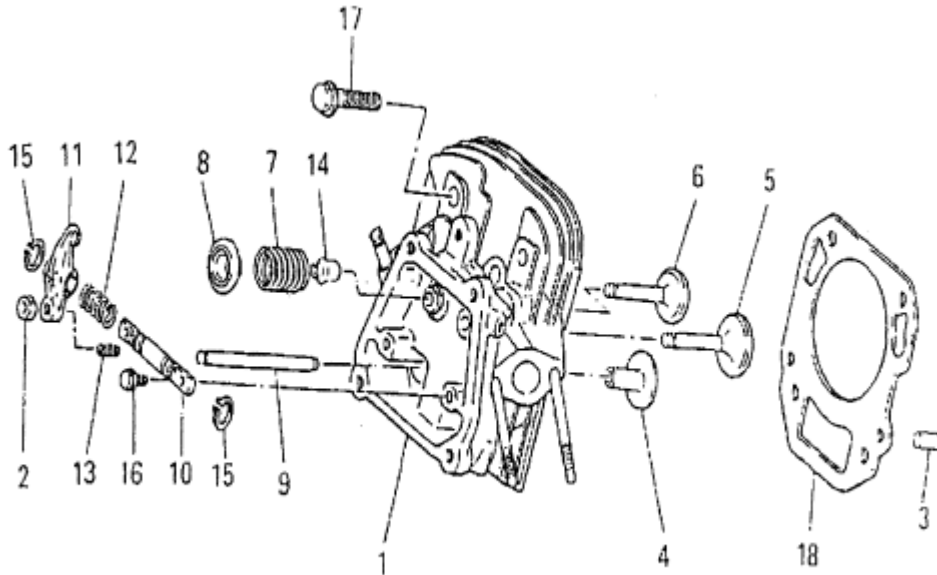

B. CYLINDER HEAD GROUP

Number	Part Number	Parts Name	Number Required	Remarks
13	KV73003AA	Screw, Adjust	2	
14	KV21004AA	Seal, Valve Stem	1	
15	S510P12	Snap Ring	2	
16	B800B06X020	Bolt, Flange	2	
17	B800B10X065	Bolt, Flange	4	
18	KC6801AA	Gasket, Head	1