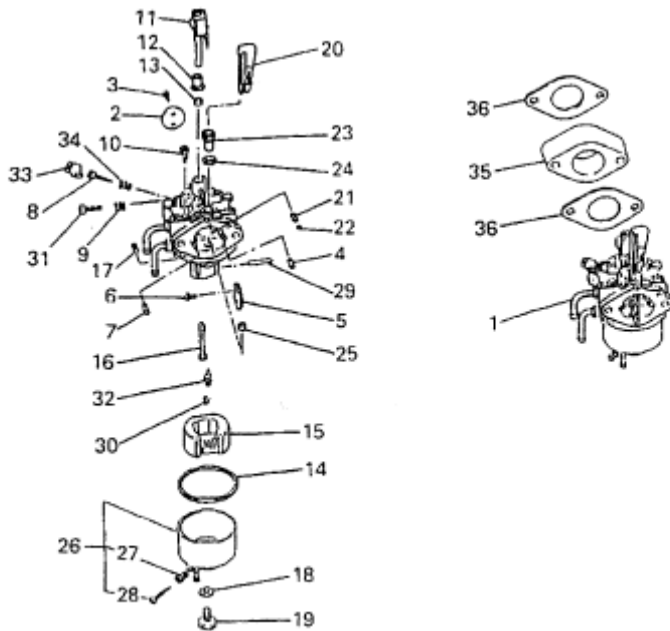

I. CARBURETOR GROUP

Number	Part Number	Parts Name	Number Required	Remarks
1	KK16009BB	Carburetor (F)	1	Incl. No. 2-34
2	KK16009AA002	Valve, Throttle	1	
3	KK16009AA003	Screw	2	
4	KK15001AA026	Jet	1	
5	KK16009AA005	Valve, Choke	1	
6	KK13012AA005	Screw	2	
7	KK16009AA007	Jet	1	
8	KK13014AA007	Adjuster	1	
9	FA27080XX003	Spring	1	
10	KK74508BC425	Jet, Pilot	1	
11	KK16009AA011	Shaft, Throttle	1	
12	KK16009AA012	Ring	1