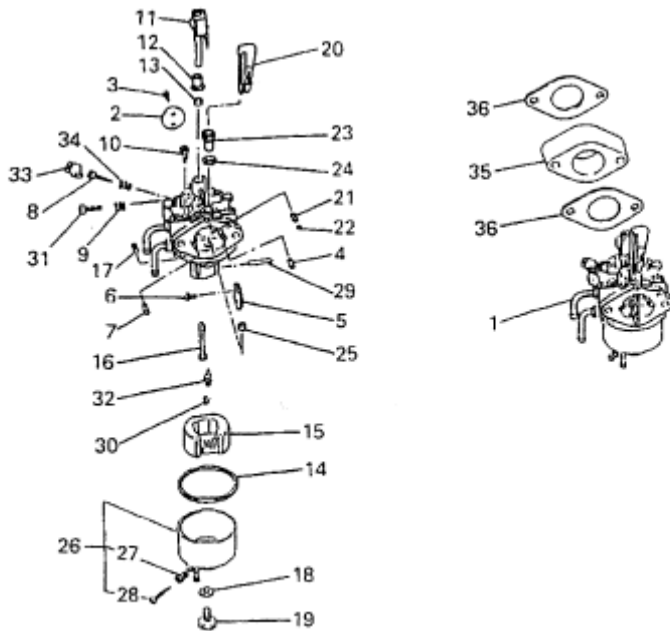

I. CARBURETOR GROUP

Number	Part Number	Parts Name	Number Required	Remarks
25	KK15003AE024	Ring	1	
26	KK15005DA025	Chamber, Float	1	Incl. No. 27, 28
27	FA27080XX003	Spring	1	
28	KK15001AA018	Screw	1	
29	KK15003AE027	Pin	1	
30	KK12008AE011	Clip	1	
31	KK16009AA030	Screw	1	
32	KK15003AE026	Valve, Needle	1	
33	KK13014AA030	Cap	1	
34	KK15012BB030	Spring	1	
35	KK34001BA	Insulator	1	
36	KW34052AA	Gasket, Chamber	2