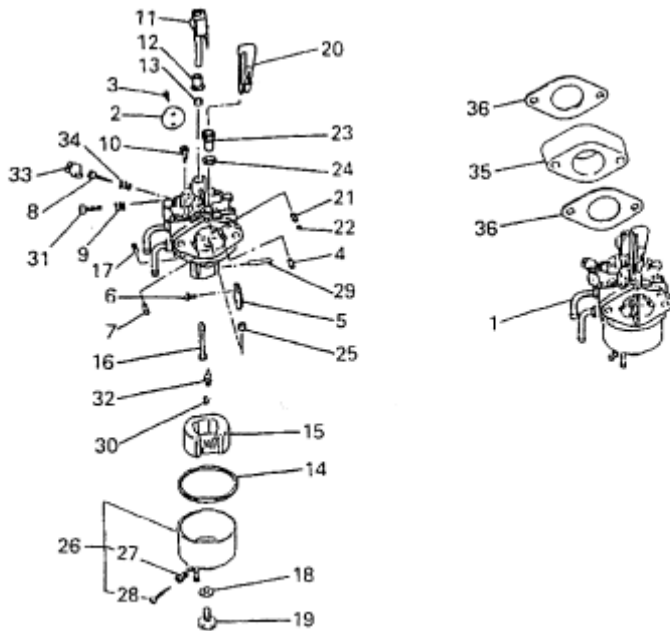

I. CARBURETOR GROUP

Number	Part Number	Parts Name	Number Required	Remarks
13	KK12008AE016	Seal	1	
14	KK15003AE014	Packing	1	
15	KK15003AE015	Float	1	
16	KK74524BA027	Nozzle, Main	1	
17	KK74525CA075	Jet, Main	1	
18	KK15003AE018	Packing	1	
19	KK16009AA019	Bolt	1	
20	KK16009AB020	Lever, Choke	1	
21	FR45930XX015	Spring	1	
22	FR45930XX016	Ball, Steel	1	
23	KK13002AA017	Ring	1	
24	KK13002AA028	Felt	1