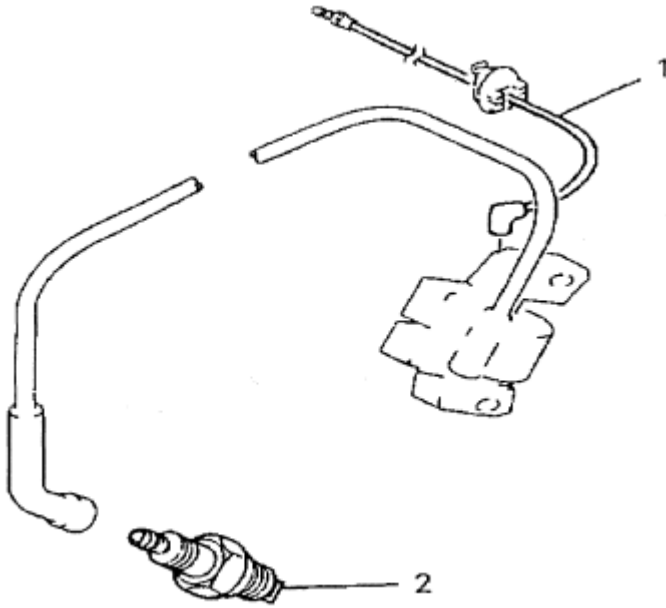

2. LEAD WIRE, PLUG

Number	Part Number	Parts Name	Number Required	Remarks
1	KE90101AA	Wire, Lead	1	
2	KE41005AA	Plug, Spark	1	BPR5ES