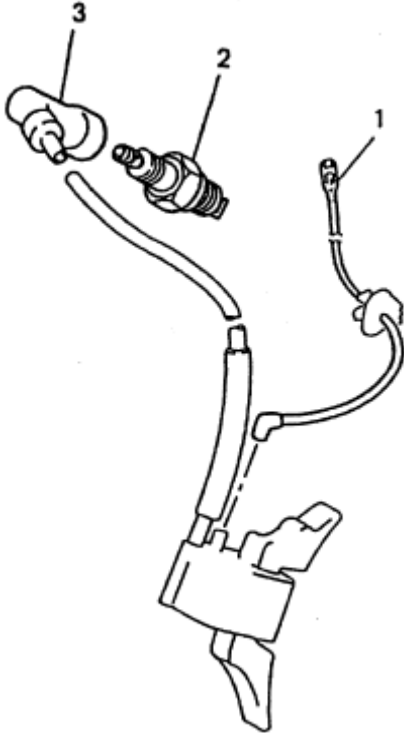

2. LEAD WIRE, PLUG

Number	Part Number	Parts Name	Number Required	Remarks
1	KE90101AA	Wire, Lead	1	
2	KE41005AA	Plug, Spark	1	BPR5ES
3	KE42024AA	Cap, Plug	1