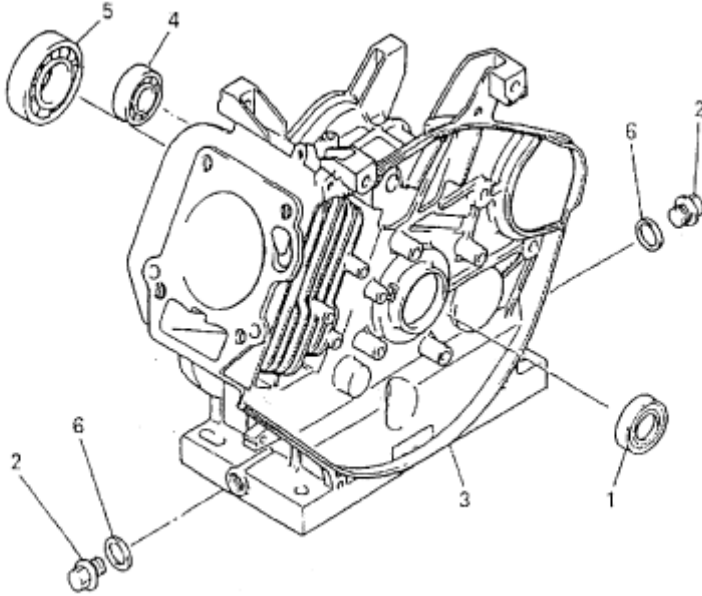

A. CYLINDER BLOCK GROUP

Number	Part Number	Parts Name	Number Required	Remarks
1	FA28011	Oil Seal	1	
2	FN11223	Plug, Drain	2	
3	KB46007DA	Cylinder Block	1	
4	S111X62X030	Bearing, Ball	1	#6203
5	S111X62X060	Bearing, Ball	1	#6206
6	ZZ70013A	Gasket	2