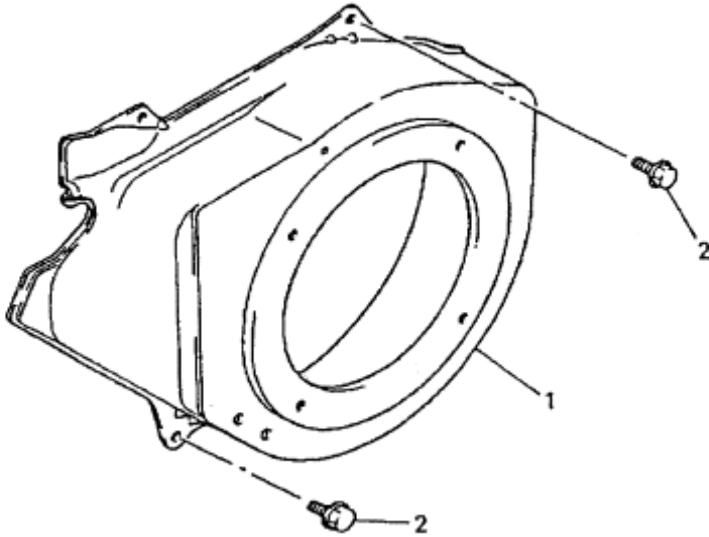

K. FAN COVER GROUP

Number	Part Number	Parts Name	Number Required	Remarks
1	KH28005JA	Cover, Fan	1	
2	B805B06X012	Bolt, Flange	4