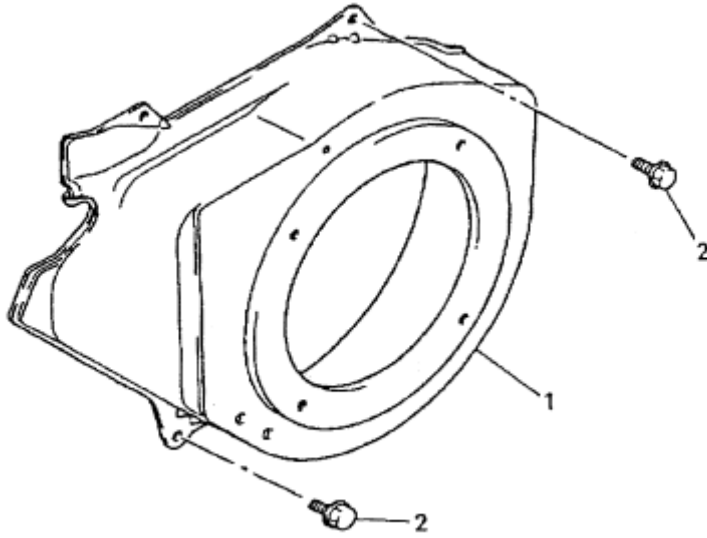

K. FAN COVER GROUP

Number	Part Number	Parts Name	Number Required	Remarks
1	KH28005JA	Cover, Fan	1	
2	B805B06X012	Bolt, Flange	4