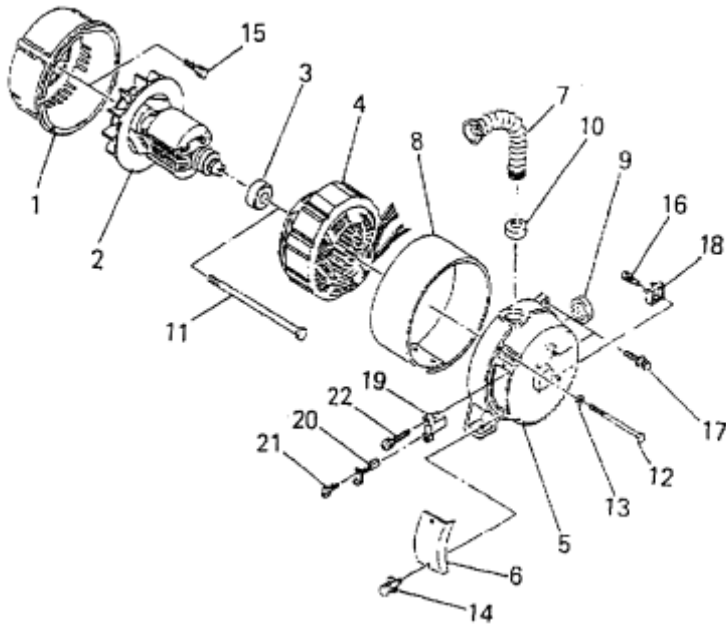

7. GENERATOR

Number	Part Number	Parts Name	Number Required	Remarks
1	KYG010000061	Bracket, Front	1	
2	KYG020001800	Rotor	1	
3	KY0006205DDU	Bearing, Ball	1	
4	KYG040008150	MG Stator CP	1	
5	KYG080000970	MG Rear Cover	1	
6	KYG110000020	MG Brush Cover	1	
7	KYG070000270	MG Bushing	1	
8	KYG120001310	Cover	1	
9	KYG082000010	Cap	1	
10	DYG082000020	Cap	1	
11	KY0013510230	Bolt	1	
12	KY0013508140	Bolt	4